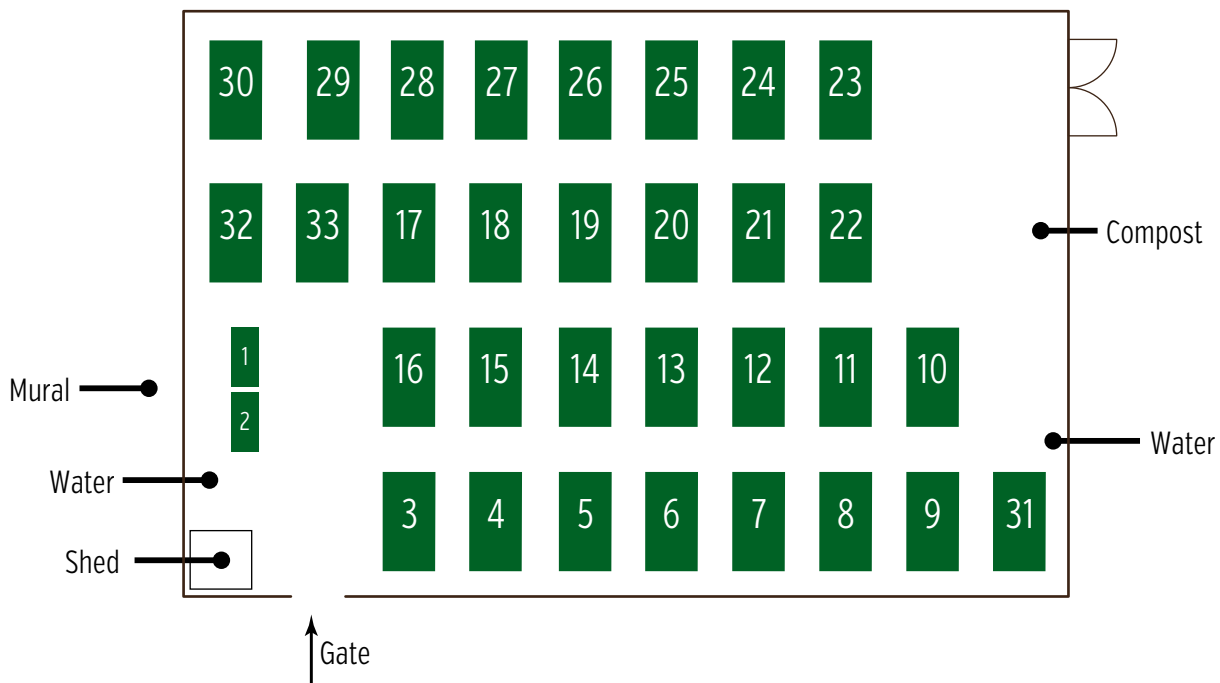

Here are the layouts of our garden plots by location

Our ground plots measure 2 m by 3.6 m and our raised accessible plots measure 1 m by 3 m. All our community gardens feature:

- Compost and compost bins
- Full sun
- Picnic table
- Soil
- Storage shed
- Tools
- Water supply
- Wood chips for pathways

Check out the community gardens throughout Burlington and what each one features.

Amherst Park

Central Park

Francis Road Trail

Ireland Park

Maple Park