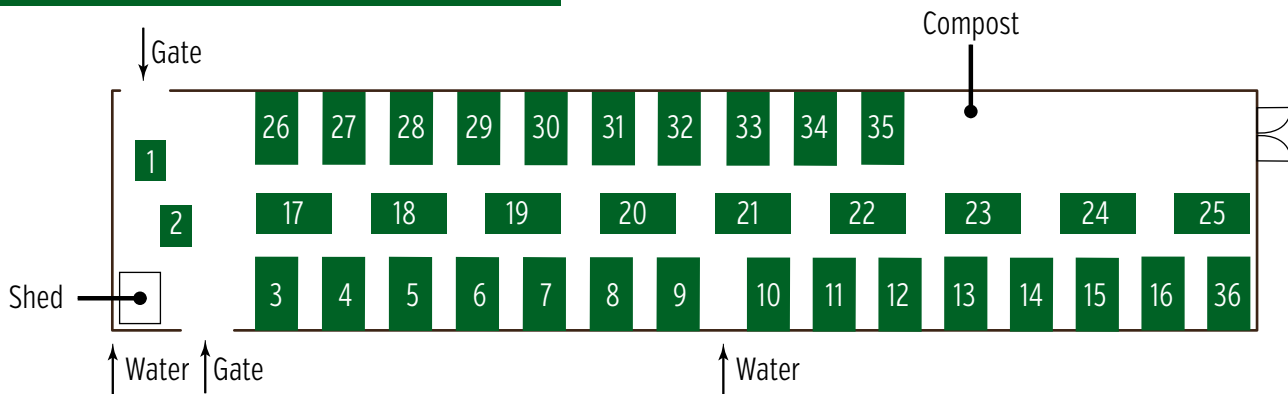

Francis Road Trail