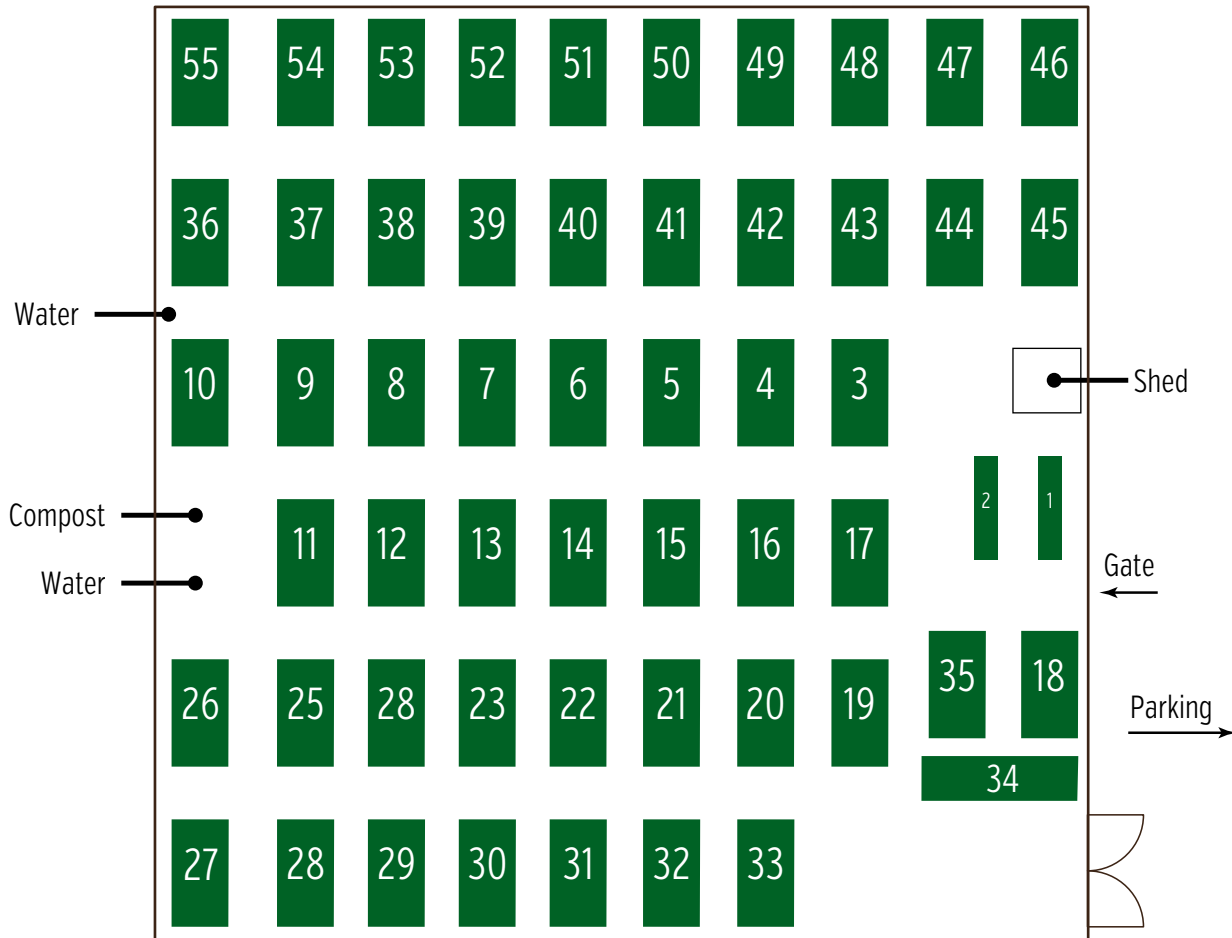

Here are the layouts of our garden plots by location

Our ground plots measure 2 m by 3.6 m and our raised accessible plots measure 1 m by 3 m. All our community gardens feature:

- Compost and compost bins
- Full sun
- Picnic table
- Soil
- Storage shed
- Tools
- Water supply
- Wood chips for pathways

Check out the community gardens throughout Burlington and what each one features.

Amherst Park

Central Park

Francis Road Trail

Ireland Park

Maple Park