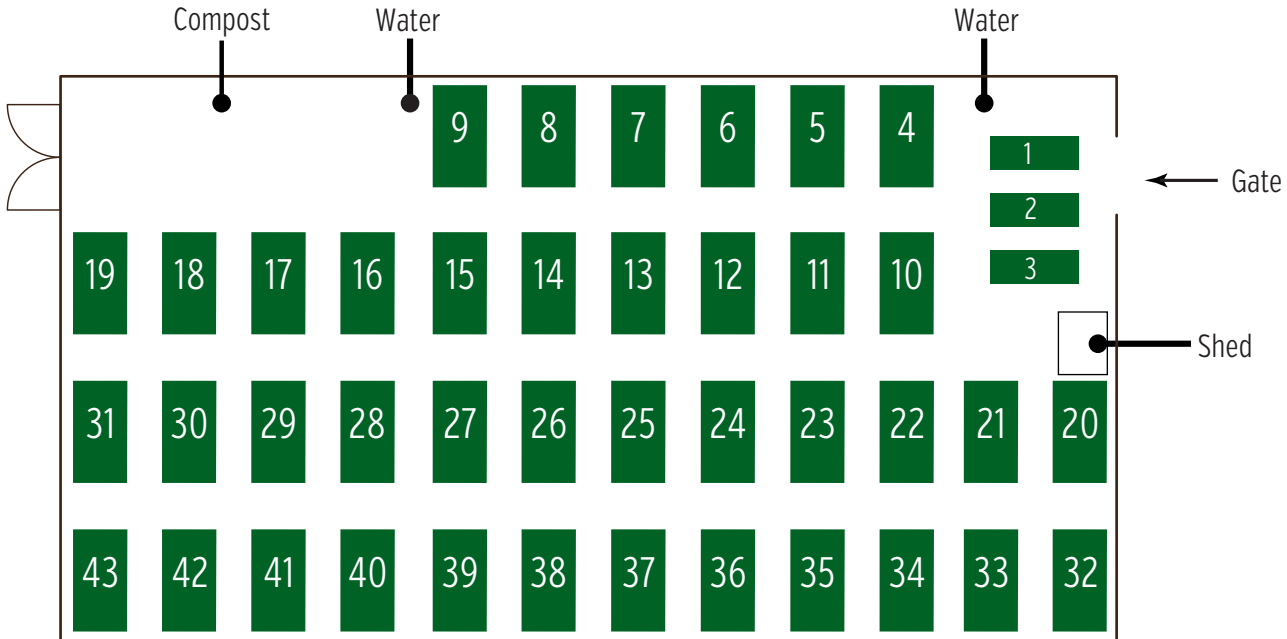

Here are the layouts of our garden plots by location

Our ground plots measure 2 m by 3.6 m and our raised accessible plots measure 1 m by 3 m. All our community gardens feature:

- Compost and compost bins
- Full sun
- Picnic table
- Soil
- Storage shed
- Tools
- Water supply
- Wood chips for pathways

Check out the community gardens throughout Burlington and what each one features.

Amherst Park

Central Park

Francis Road Trail

Ireland Park

Maple Park