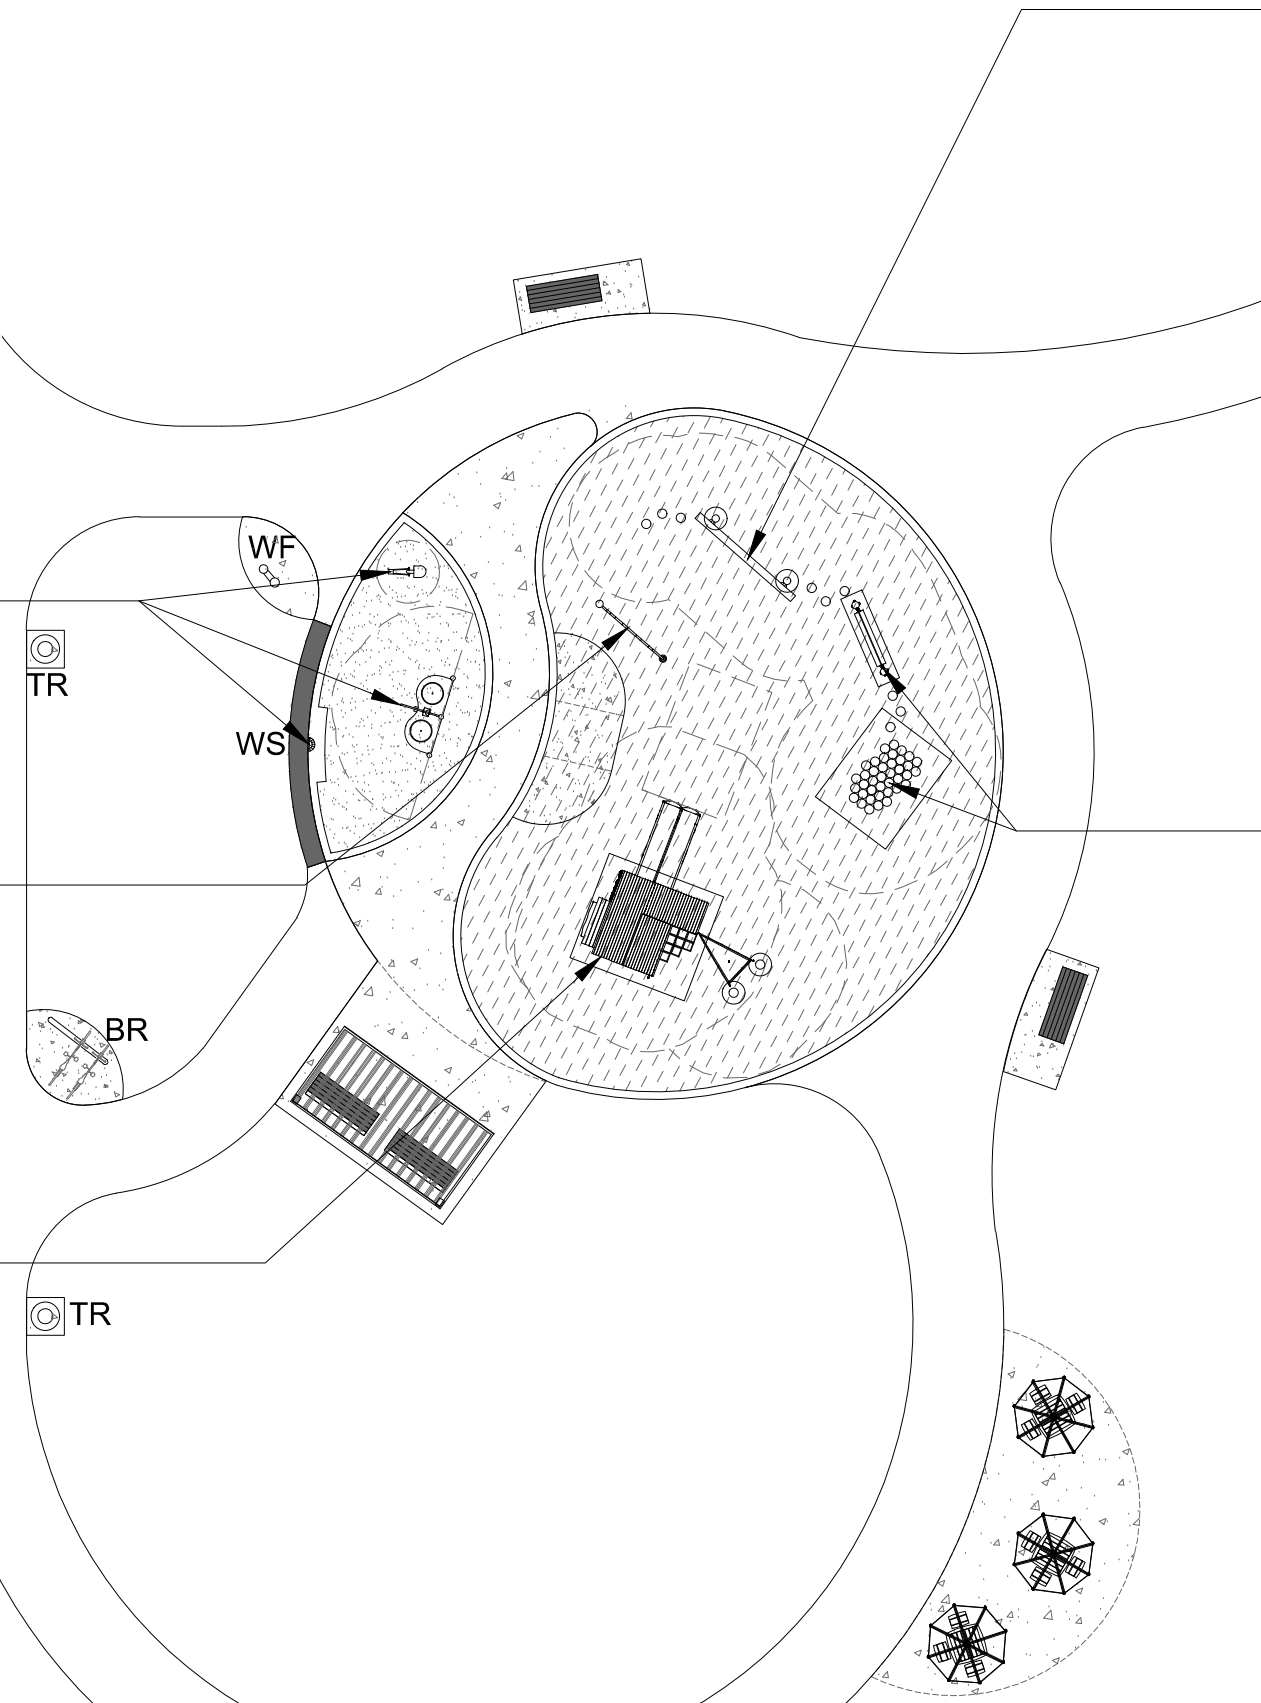

**PLAYGROUND CONCEPT: LIGHTHOUSE KEEPER'S CABIN**

**TRAPEZE RINGS & STEPPERS**

- UPRIGHTS STAINED RED AND WHITE
- IN GROUND FOOTINGS
- FUNCTIONALLY LINKED

**LOG SPIN & STEPPER MOUND**

- CLIMBING ACTIVE PLAY
- SURFACE MOUNTED
- FUNCTIONALLY LINKED

**SAND PLAY ITEMS - SAND TABLE, DIGGER AND WATER SPIGOT**

**MAGNACUS**

- SENSORY PLAY
- GROUND LEVEL PLAY COMPONENT

**JUNIOR PLAY TOWER**

- RED STAINED ROOF & TRIM
- WHITE STAINED WALLS AND CLADDING
- SURFACE MOUNTED, SLIDE FOOTING IN GROUND

PROJECT:  
**PORT NELSON PARK**

DATE: **DECEMBER 18, 2023**

JOB No: **CBL020**

DESIGNED BY: **JG** DRAWN BY: **JG**

SCALE: **1:200** DRAWING No. **B-2**