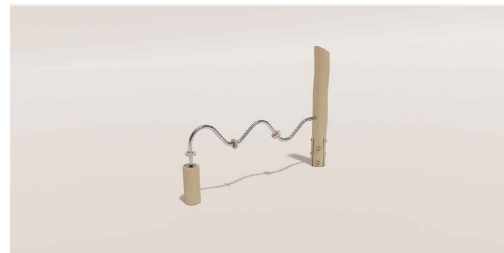

**PLAYGROUND CONCEPT: LIGHTHOUSE KEEPER'S CABIN**

**TRAPEZE RINGS & STEPPERS**

- UPRIGHTS STAINED RED AND WHITE
- IN GROUND FOOTINGS
- FUNCTIONALLY LINKED

**LOG SPIN & STEPPER MOUND**

- CLIMBING ACTIVE PLAY
- SURFACE MOUNTED
- FUNCTIONALLY LINKED

**SAND PLAY ITEMS - SAND TABLE, DIGGER AND WATER SPIGOT**

**MAGNACUS**

- SENSORY PLAY
- GROUND LEVEL PLAY COMPONENT

**JUNIOR PLAY TOWER**

- RED STAINED ROOF & TRIM
- WHITE STAINED WALLS AND CLADDING
- SURFACE MOUNTED, SLIDE FOOTING IN GROUND