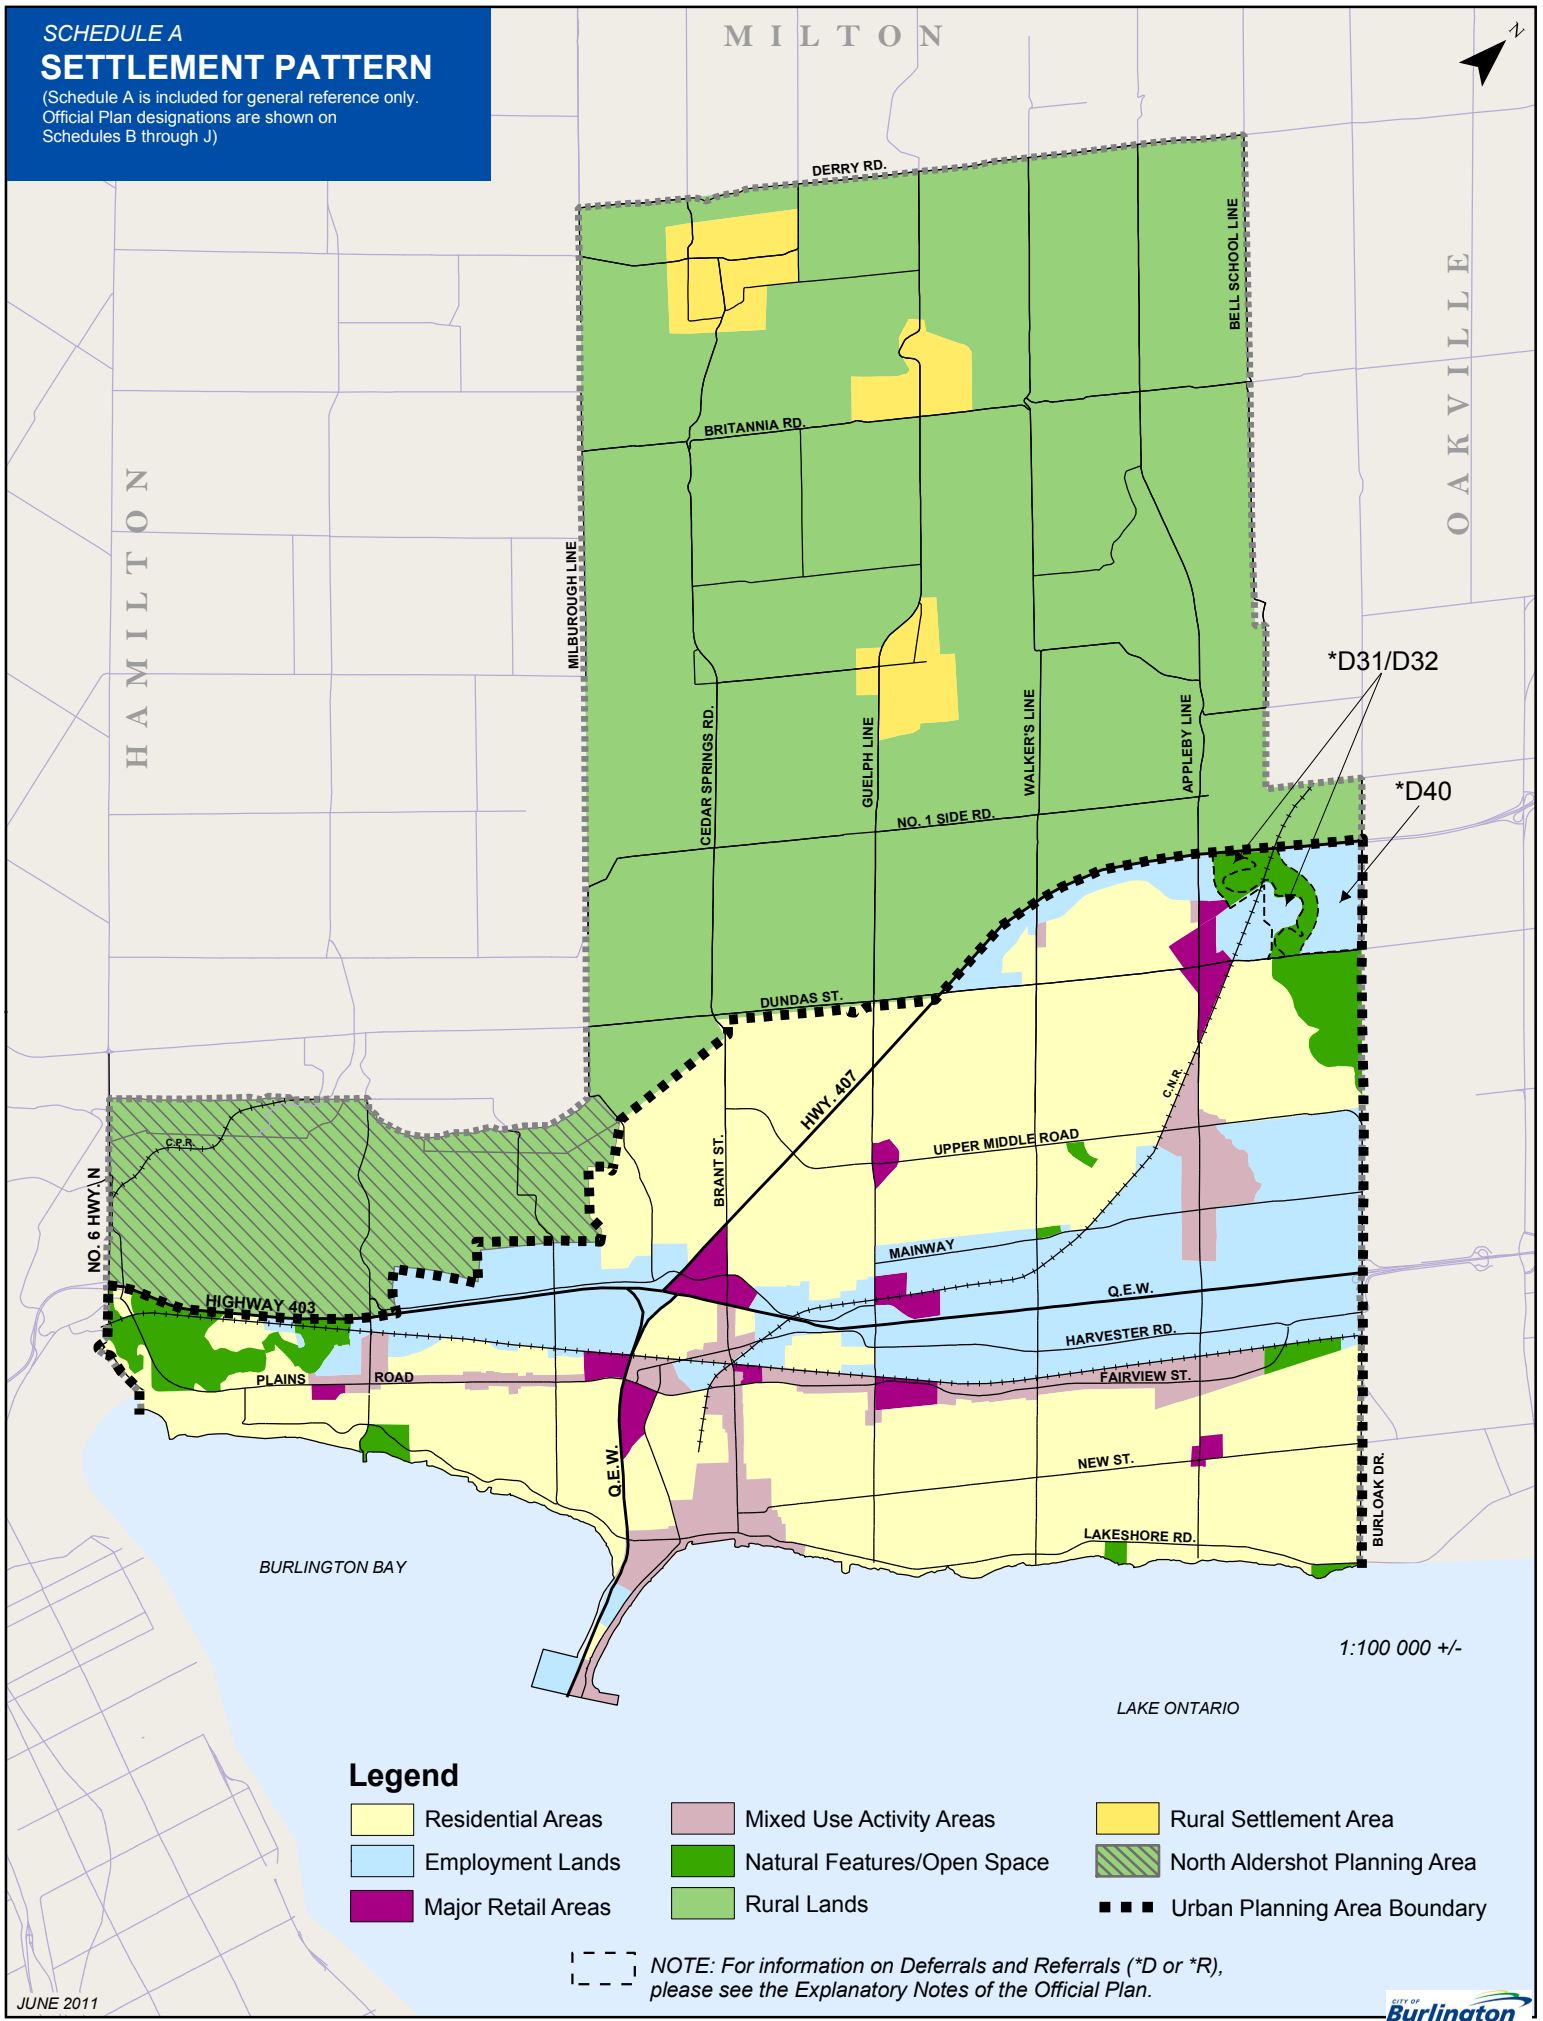

# SCHEDULE A SETTLEMENT PATTERN

(Schedule A is included for general reference only. Official Plan designations are shown on Schedules B through J)

## Legend

- Residential Areas
- Employment Lands
- Rural Settlement Area
- Major Retail Areas
- Natural Features/Open Space
- Rural Lands
- North Aldershot Planning Area
- Urban Planning Area Boundary

NOTE: For information on Deferrals and Referrals (\*D or \*R), please see the Explanatory Notes of the Official Plan.