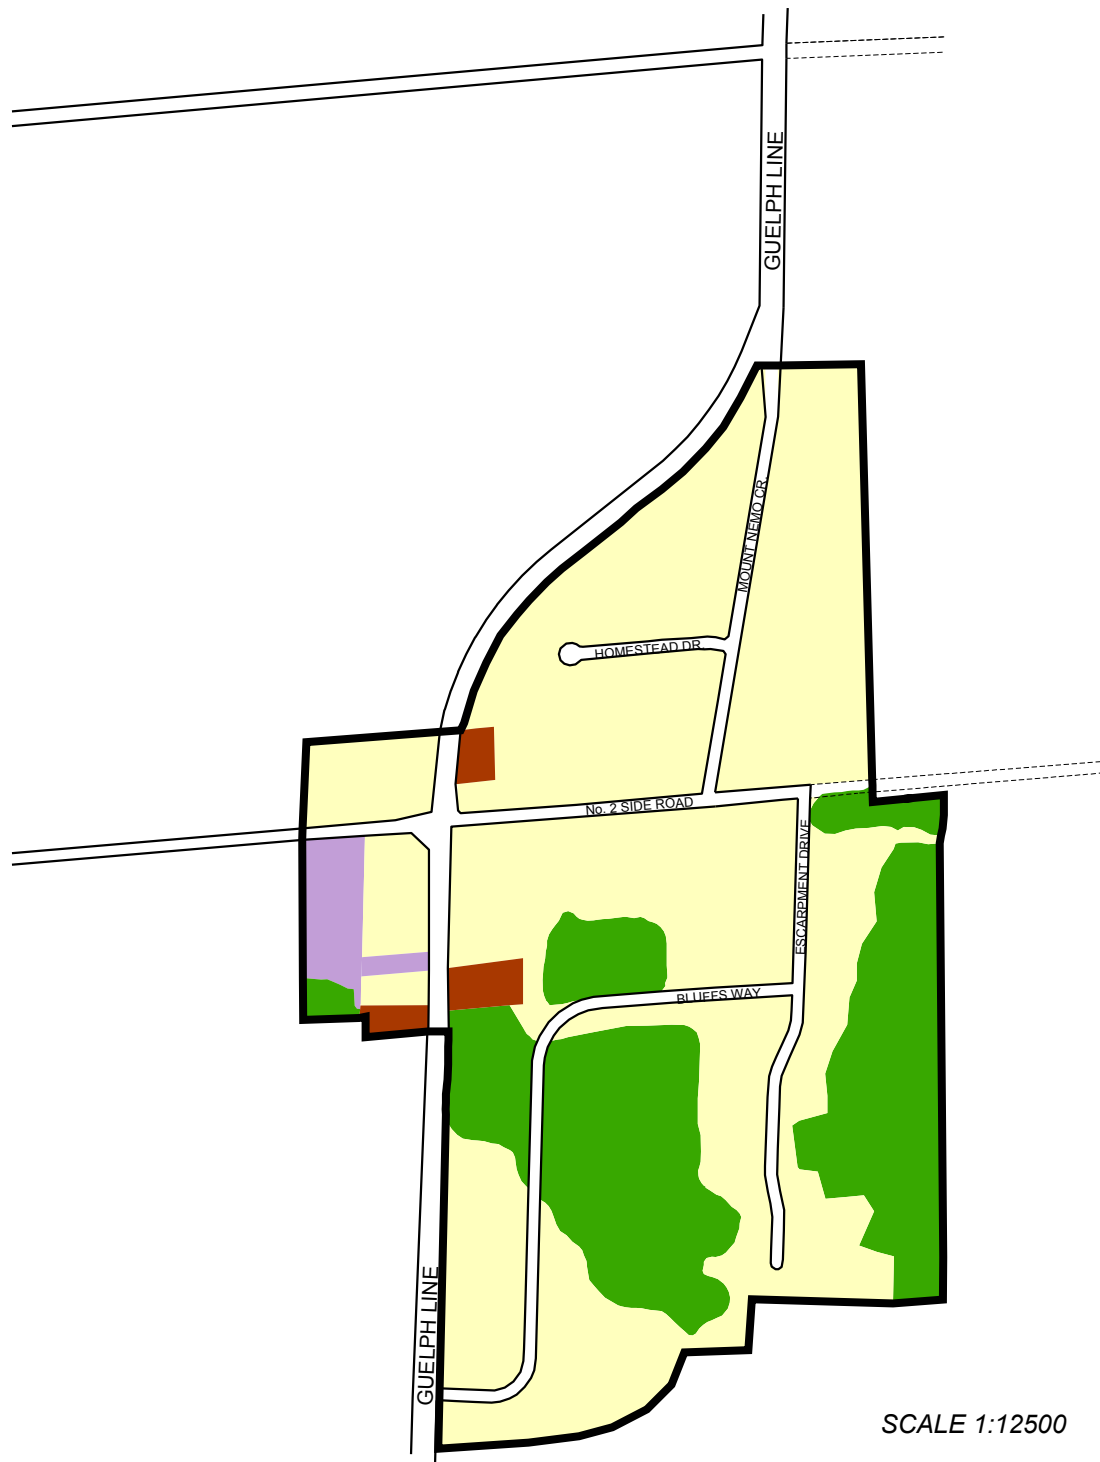

**SCHEDULE I  
MOUNT NEMO SETTLEMENT AREA  
Land Use Plan**

SCALE 1:12500

**Legend**

-  Settlement Area Boundary
-  Residential
-  Open Space

-  Commercial
-  Institutional