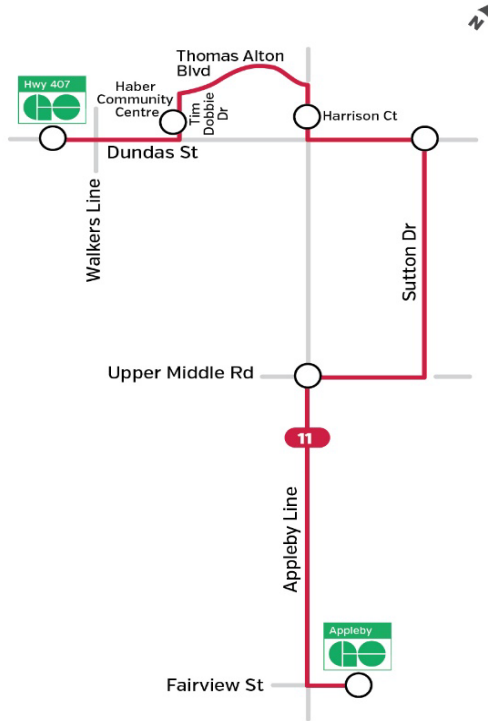

Effective March 9, 2025

Route 11

Real-time bus information: myride.burlingtontransit.ca
burlingtontransit.ca | 905-639-0550