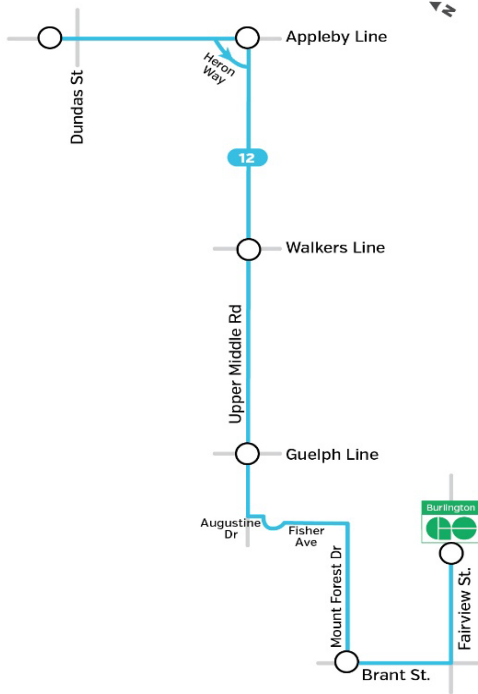

Effective March 9, 2025

Route 12

Real-time bus information: myride.burlingtontransit.ca
burlingtontransit.ca | 905-639-0550