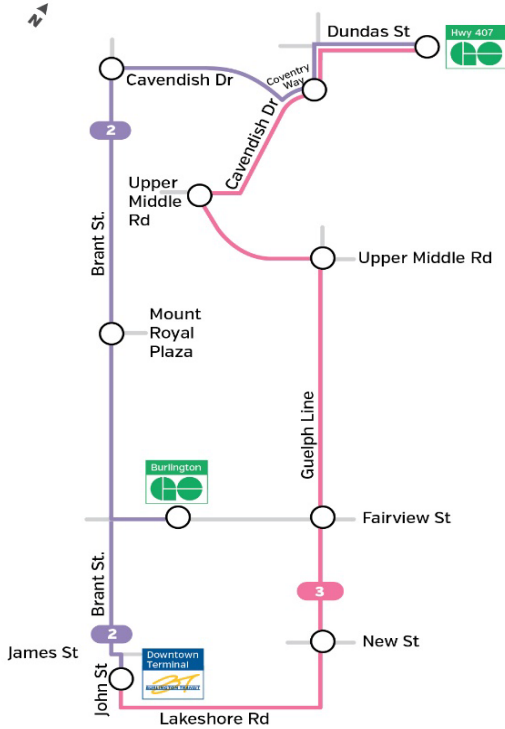

Effective March 9, 2025

Route 2/3

Real-time bus information: myride.burlingtontransit.ca
burlingtontransit.ca | 905-639-0550
@BurlONTransit | contactbt@burlington.ca