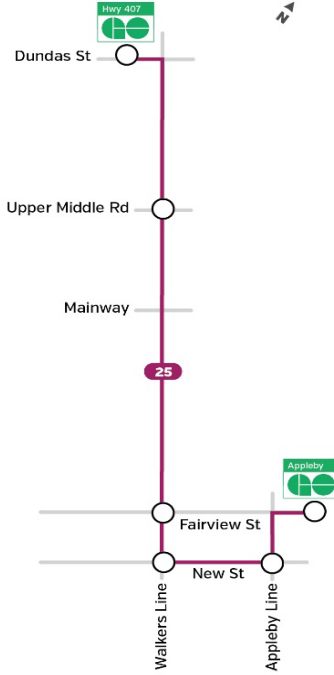

Effective March 9, 2025

Route 25

Real-time bus information: myride.burlingtontransit.ca
burlingtontransit.ca | 905-639-0550
[@BurlONTransit](https://twitter.com/BurlONTransit) | contactbt@burlington.ca