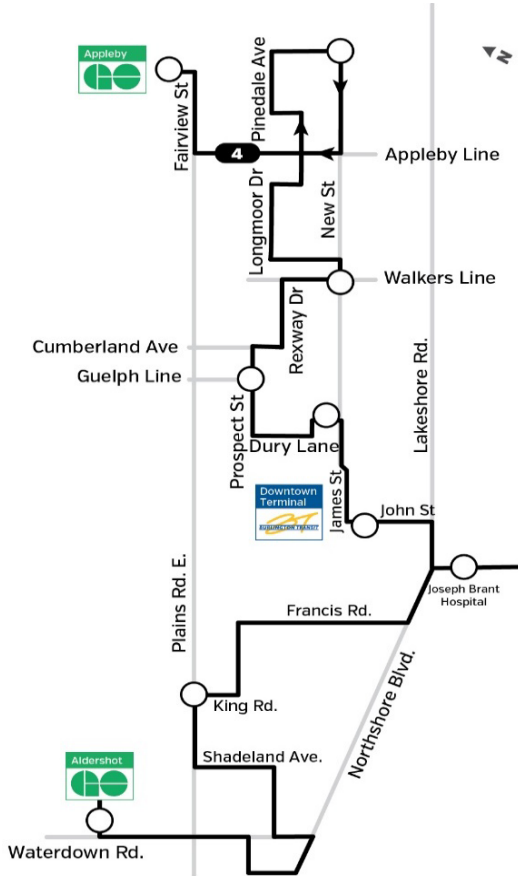

Effective March 9, 2025

Route 4

Real-time bus information: myride.burlingtontransit.ca
burlingtontransit.ca | 905-639-0550
@BurlONTransit | contactbt@burlington.ca