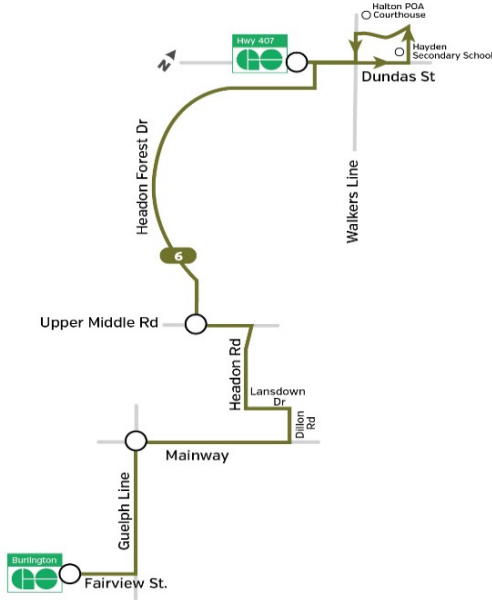

Effective March 6, 2025

Route 6

Real-time bus information: myride.burlingtontransit.ca
burlingtontransit.ca | 905-639-0550
@BurlONTransit | contactbt@burlington.ca