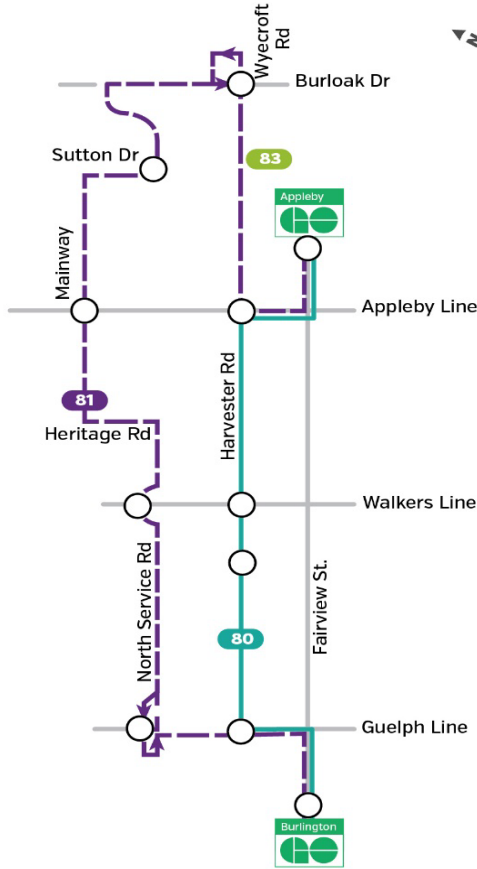

Effective March 9, 2025

80s

Real-time bus information: myride.burlingtontransit.ca
burlingtontransit.ca | 905-639-0550
@BurlONTransit | contactbt@burlington.ca