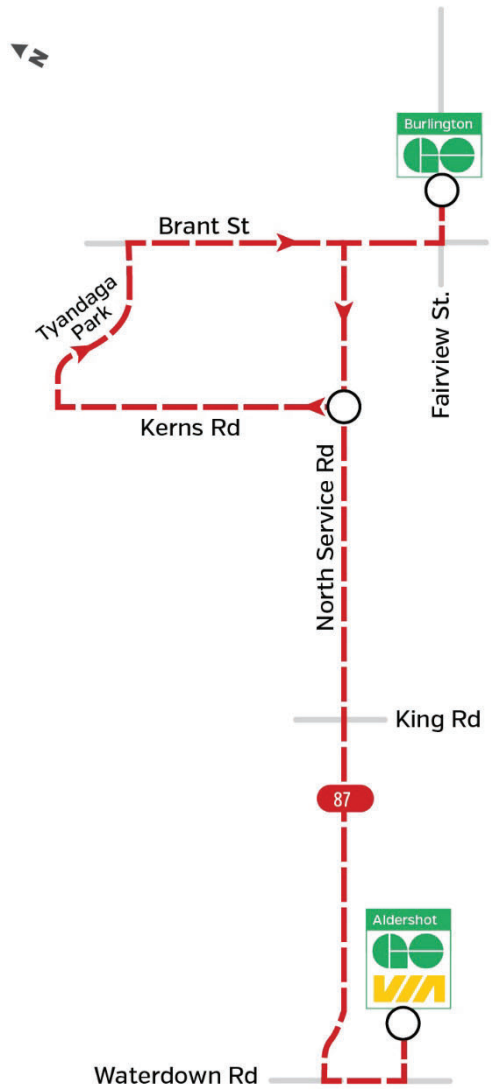

Route 80/81

Harvester/ North Service

Effective Sept. 3, 2023

Burlingtontransit.ca
905-639-0550

contactbt@burlington.ca

[#BurlIONTransit](https://twitter.com/BurlIONTransit)

Route 87

North Service - Aldershot

Effective Sept. 3, 2023

Burlingtontransit.ca
905-639-0550

contactbt@burlington.ca

[#BurlIONTransit](https://twitter.com/BurlIONTransit)

80 Harvester

Weekdays - East to Appleby GO Station

Burlington GO Station	Harvester Rd. at Guelph Line	Burlington Transit Headquarters	Harvester Rd. at Walkers Line	Harvester Rd. at Appleby Line	Appleby GO Station
-	-	-	5:34	5:38	5:42
5:45	5:52	5:54	5:56	6:00	6:04
6:15	6:22	6:24	6:26	6:30	6:34
6:45	6:52	6:54	6:56	7:00	7:04
7:15	7:22	7:24	7:26	7:30	7:34
7:45	7:52	7:54	7:56	8:00	8:04
8:15	8:22	8:24	8:26	8:30	8:34
8:45	8:52	8:54	8:56	9:00	9:04
9:15	9:22	9:24	9:26	9:30	9:34
9:45	9:52	9:54	9:56	10:00	10:04
10:15	10:22	10:24	10:26	10:30	10:34
10:45	10:52	10:54	10:56	11:00	11:04
11:15	11:22	11:24	11:26	11:30	11:34
11:45	11:52	11:54	11:56	12:00	12:04
12:15	12:22	12:24	12:26	12:30	12:34
12:45	12:52	12:54	12:56	1:00	1:04
1:15	1:22	1:24	1:26	1:30	1:34
1:45	1:52	1:54	1:56	2:00	2:04
2:15	2:22	2:24	2:26	2:30	2:34
2:45	2:52	2:54	2:56	3:00	3:04
3:15	3:22	3:24	3:26	3:30	3:34
3:45	3:52	3:54	3:56	4:00	4:04
4:15	4:22	4:24	4:26	4:30	4:34
4:45	4:52	4:54	4:56	5:00	5:04
5:15	5:22	5:24	5:26	5:30	5:34
5:45	5:52	5:54	5:56	6:00	6:04
6:15	6:22	6:24	6:26	6:30	6:34
6:45	6:52	6:54	6:56	7:00	7:04