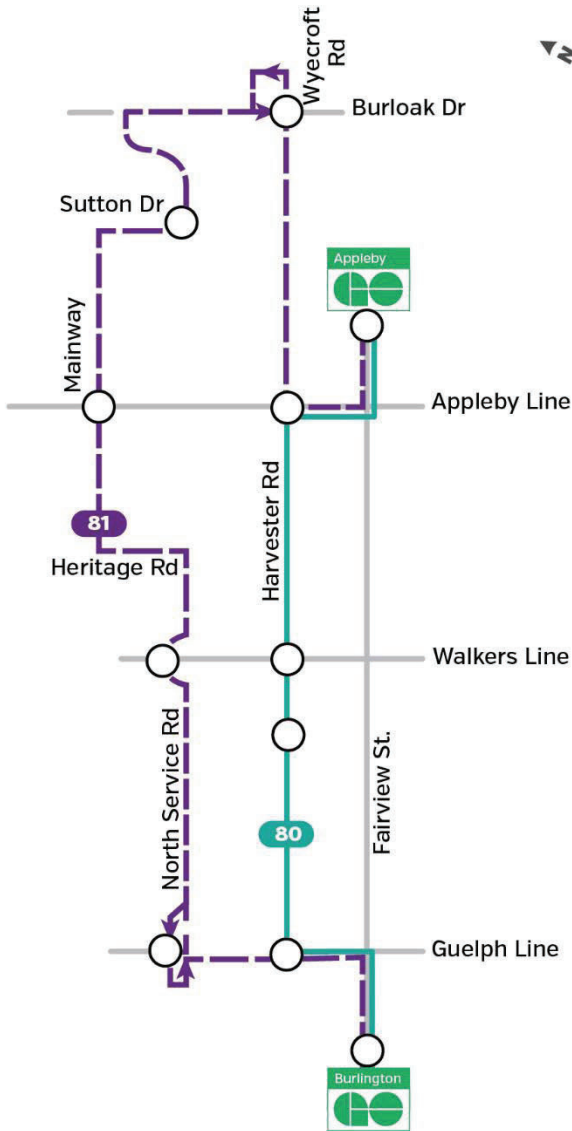

Route 80/81

Harvester/ North Service

Effective Sept. 3, 2023

Burlingtontransit.ca
905-639-0550

contactbt@burlington.ca

[#BurlIONTransit](https://twitter.com/BurlIONTransit)