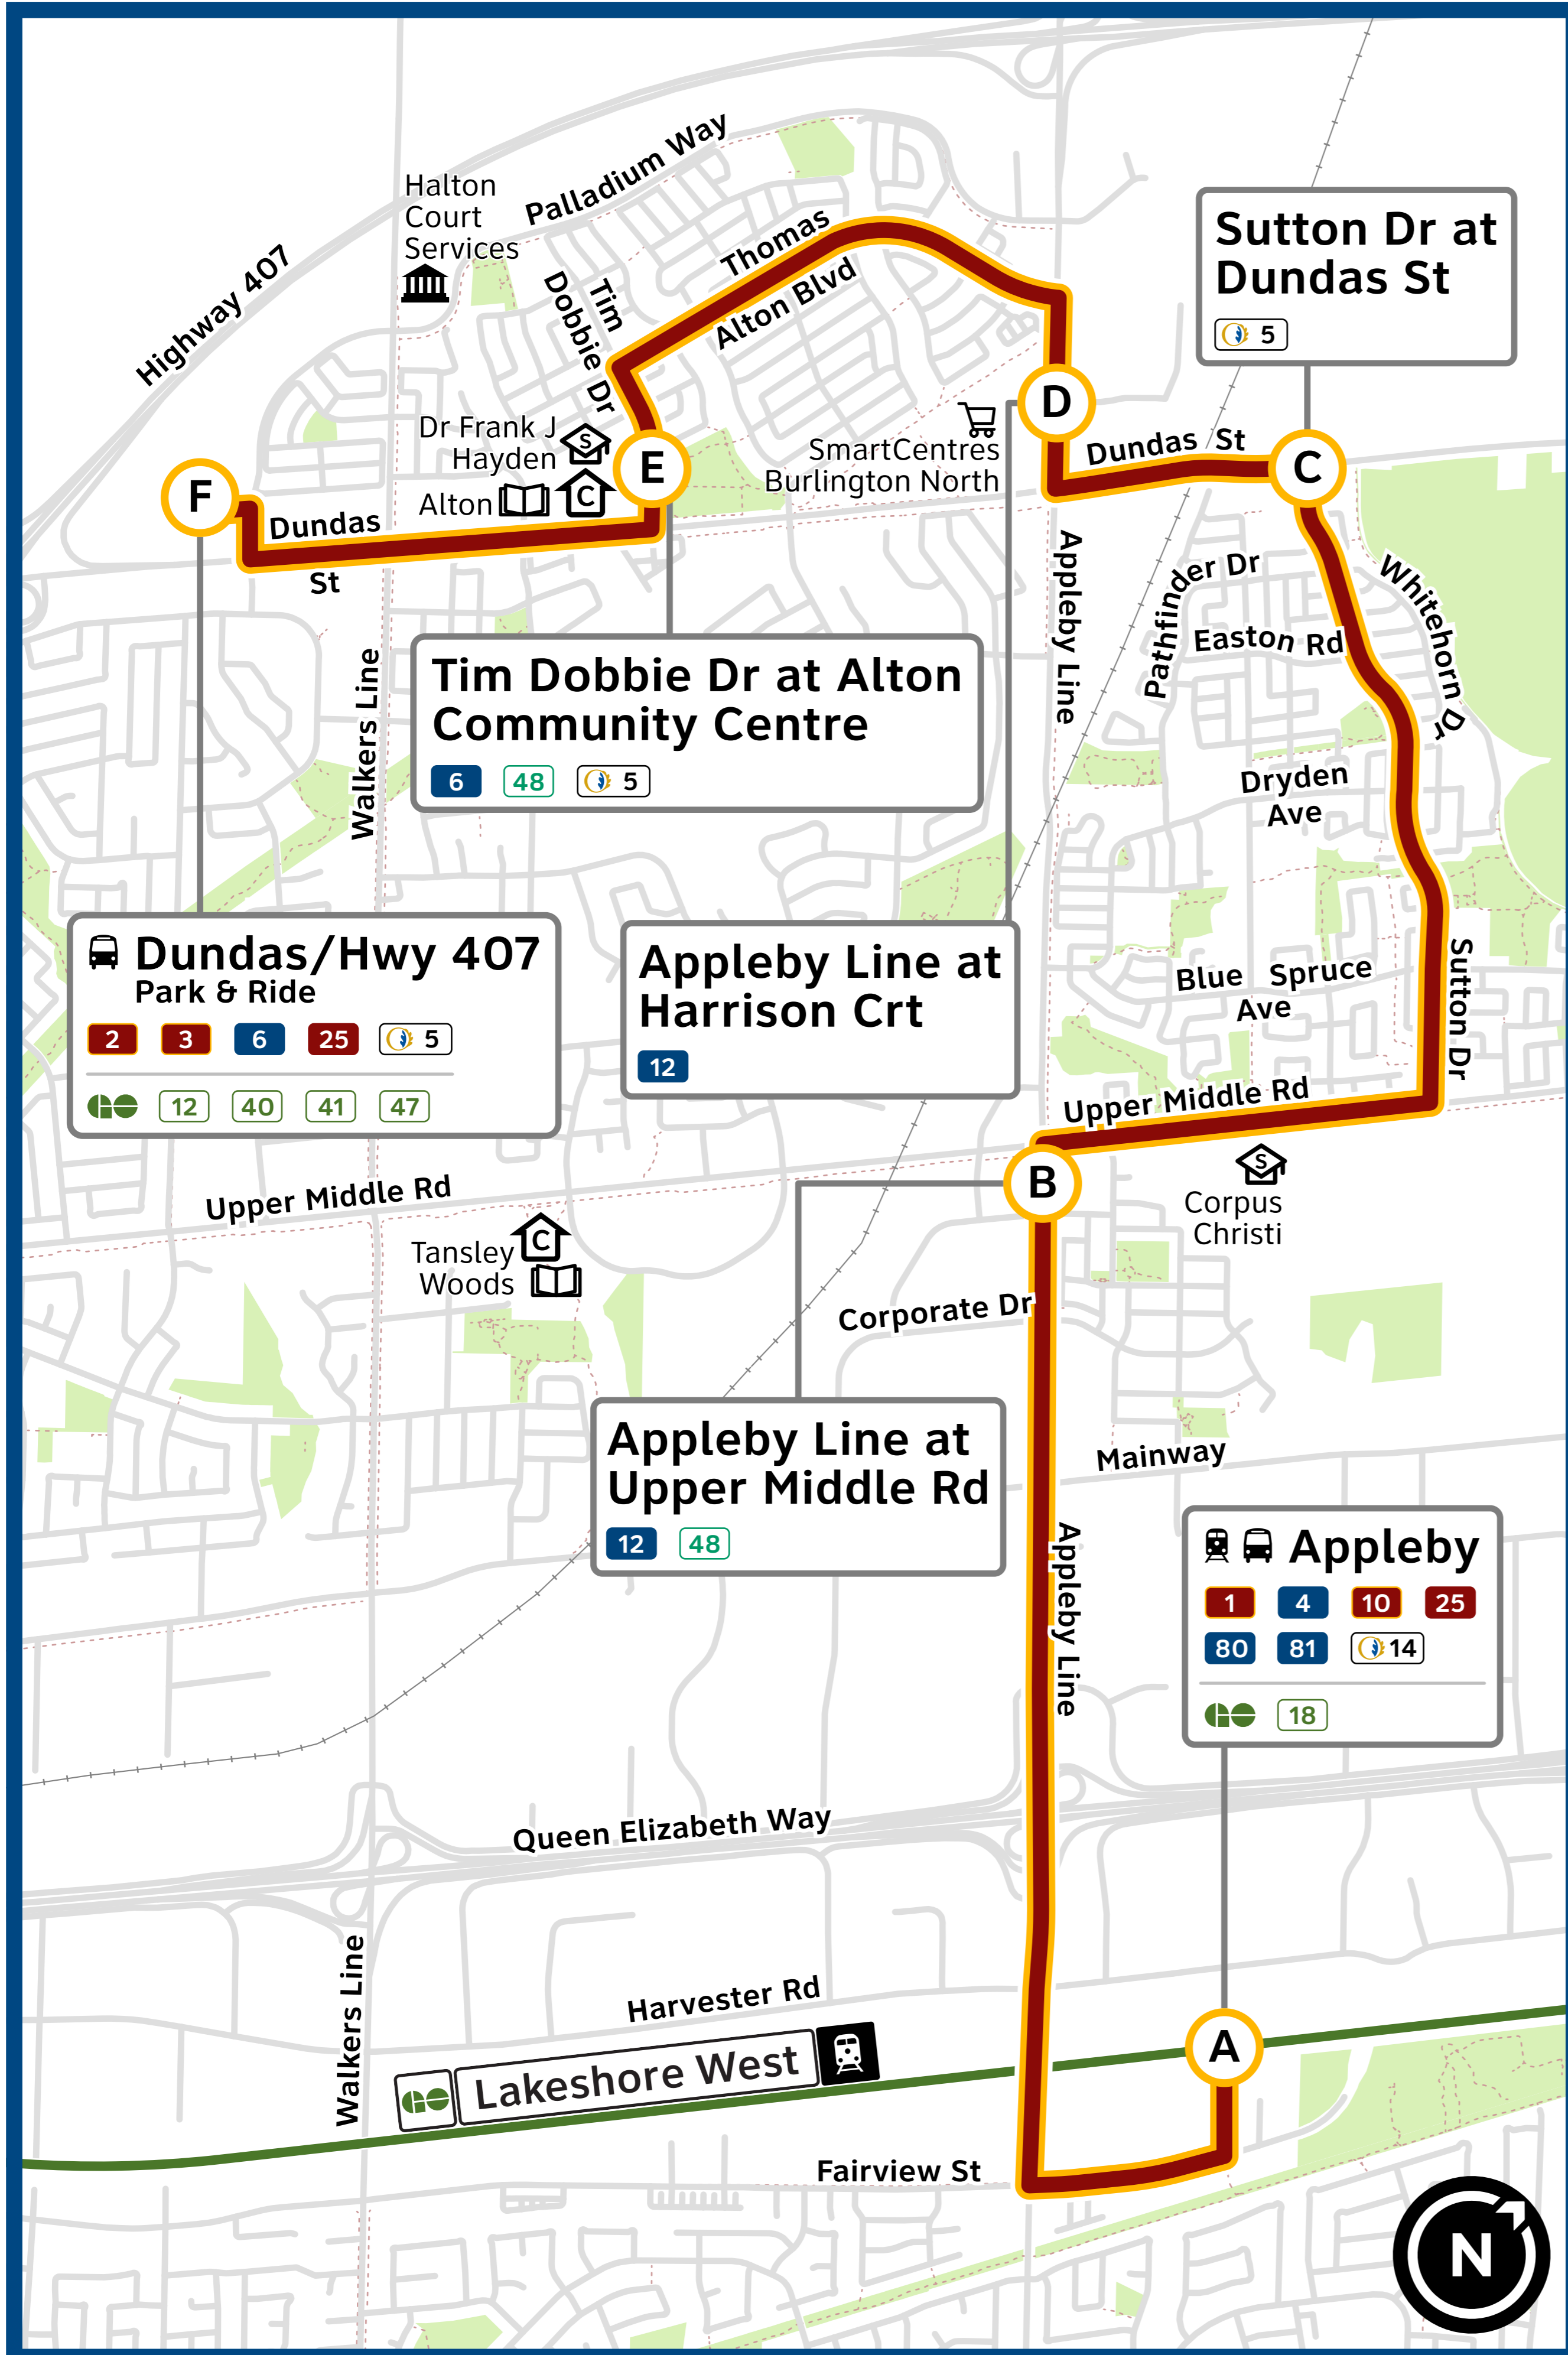

**L Frequent Service**  
 This route operates every 15 minutes or better from approximately 6am to 6pm

# 11 Sutton-Alton

**Destination signs:**  
**11N** to Dundas/Hwy 407 P+R  
**11s** to Appleby GO

[burlingtontransit.ca](http://burlingtontransit.ca)

**Effective**  
**28 June 2026**

## Legend

- Timing point bus stop
- Secondary school
- Community centre
- Burlington Public Library
- Shopping centre
- Government

## Plan Your Trip

Plan your trip, track bus locations, and see live departure times using real-time technology.