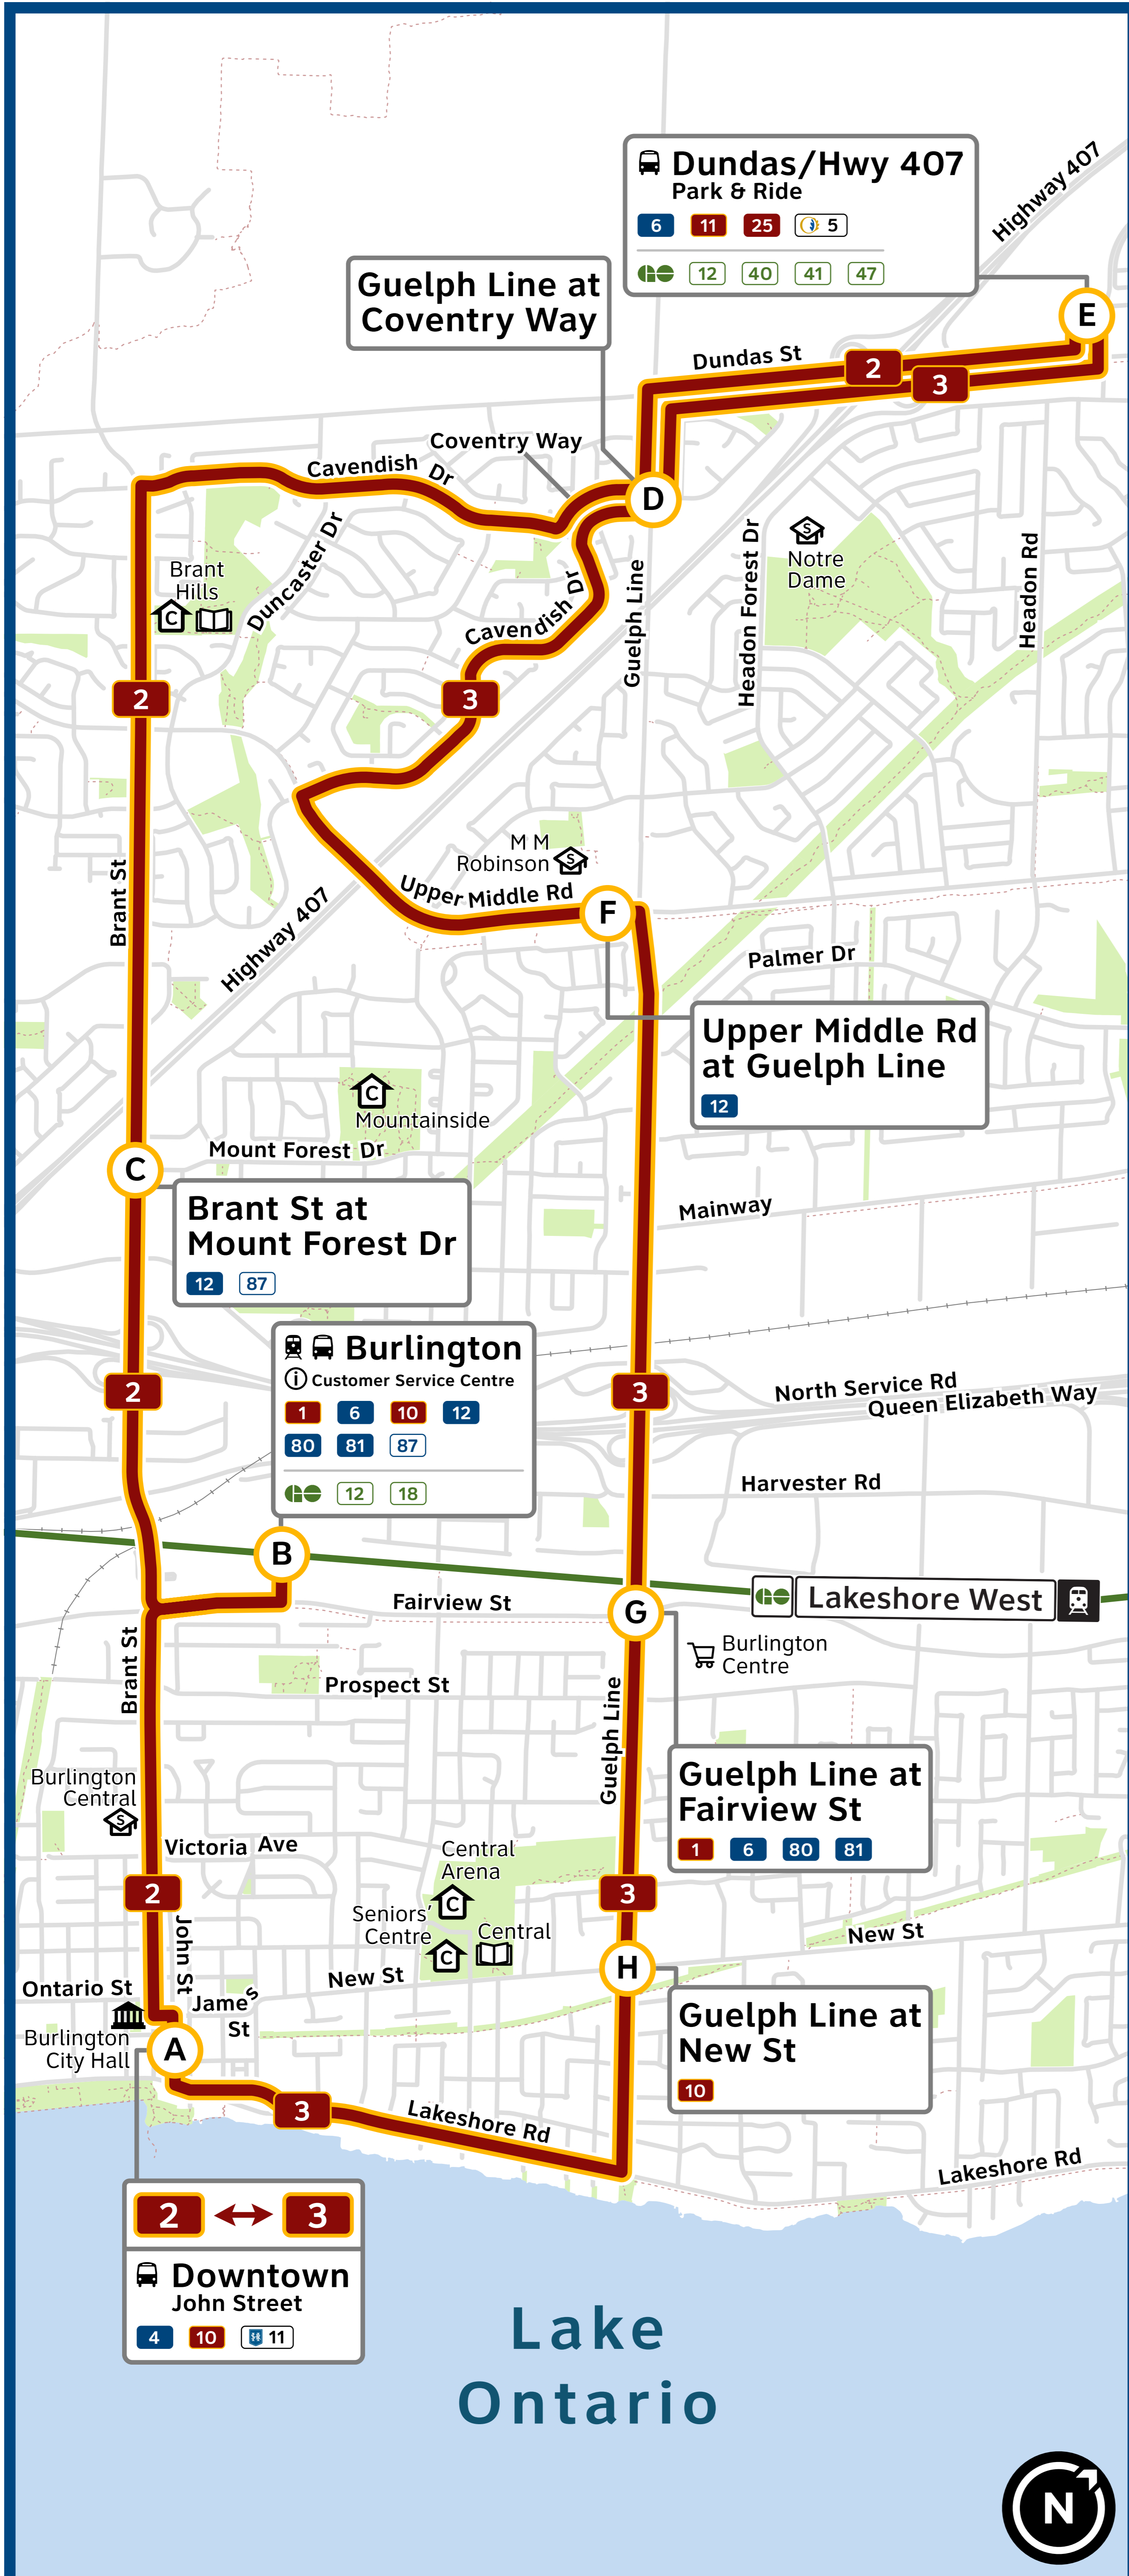

L Frequent Service
 These routes operate every 15 minutes or better from approximately 6am to 6pm

2 Brant

Destination signs:
2N to Dundas/Hwy 407 P+R
2S to Downtown

3 Guelph

Destination signs:
3N to Dundas/Hwy 407 P+R
3S to Downtown

burlingtontransit.ca

Effective
28 June 2026

Legend

- Timing point bus stop
- Secondary school
- Community centre
- Burlington Public Library
- Shopping centre
- Government

Regional Connections

- Hamilton Street Railway**
hamilton.ca/hsr
- Oakville Transit**
oakvilletransit.ca
- GO Transit bus**
gotransit.com
- GO Transit train**
gotransit.com

Plan Your Trip

Plan your trip, track bus locations, and see live departure times using real-time technology.

MyRide

Visit myride.burlingtontransit.ca or text your stop ID and route number to 289-812-8202