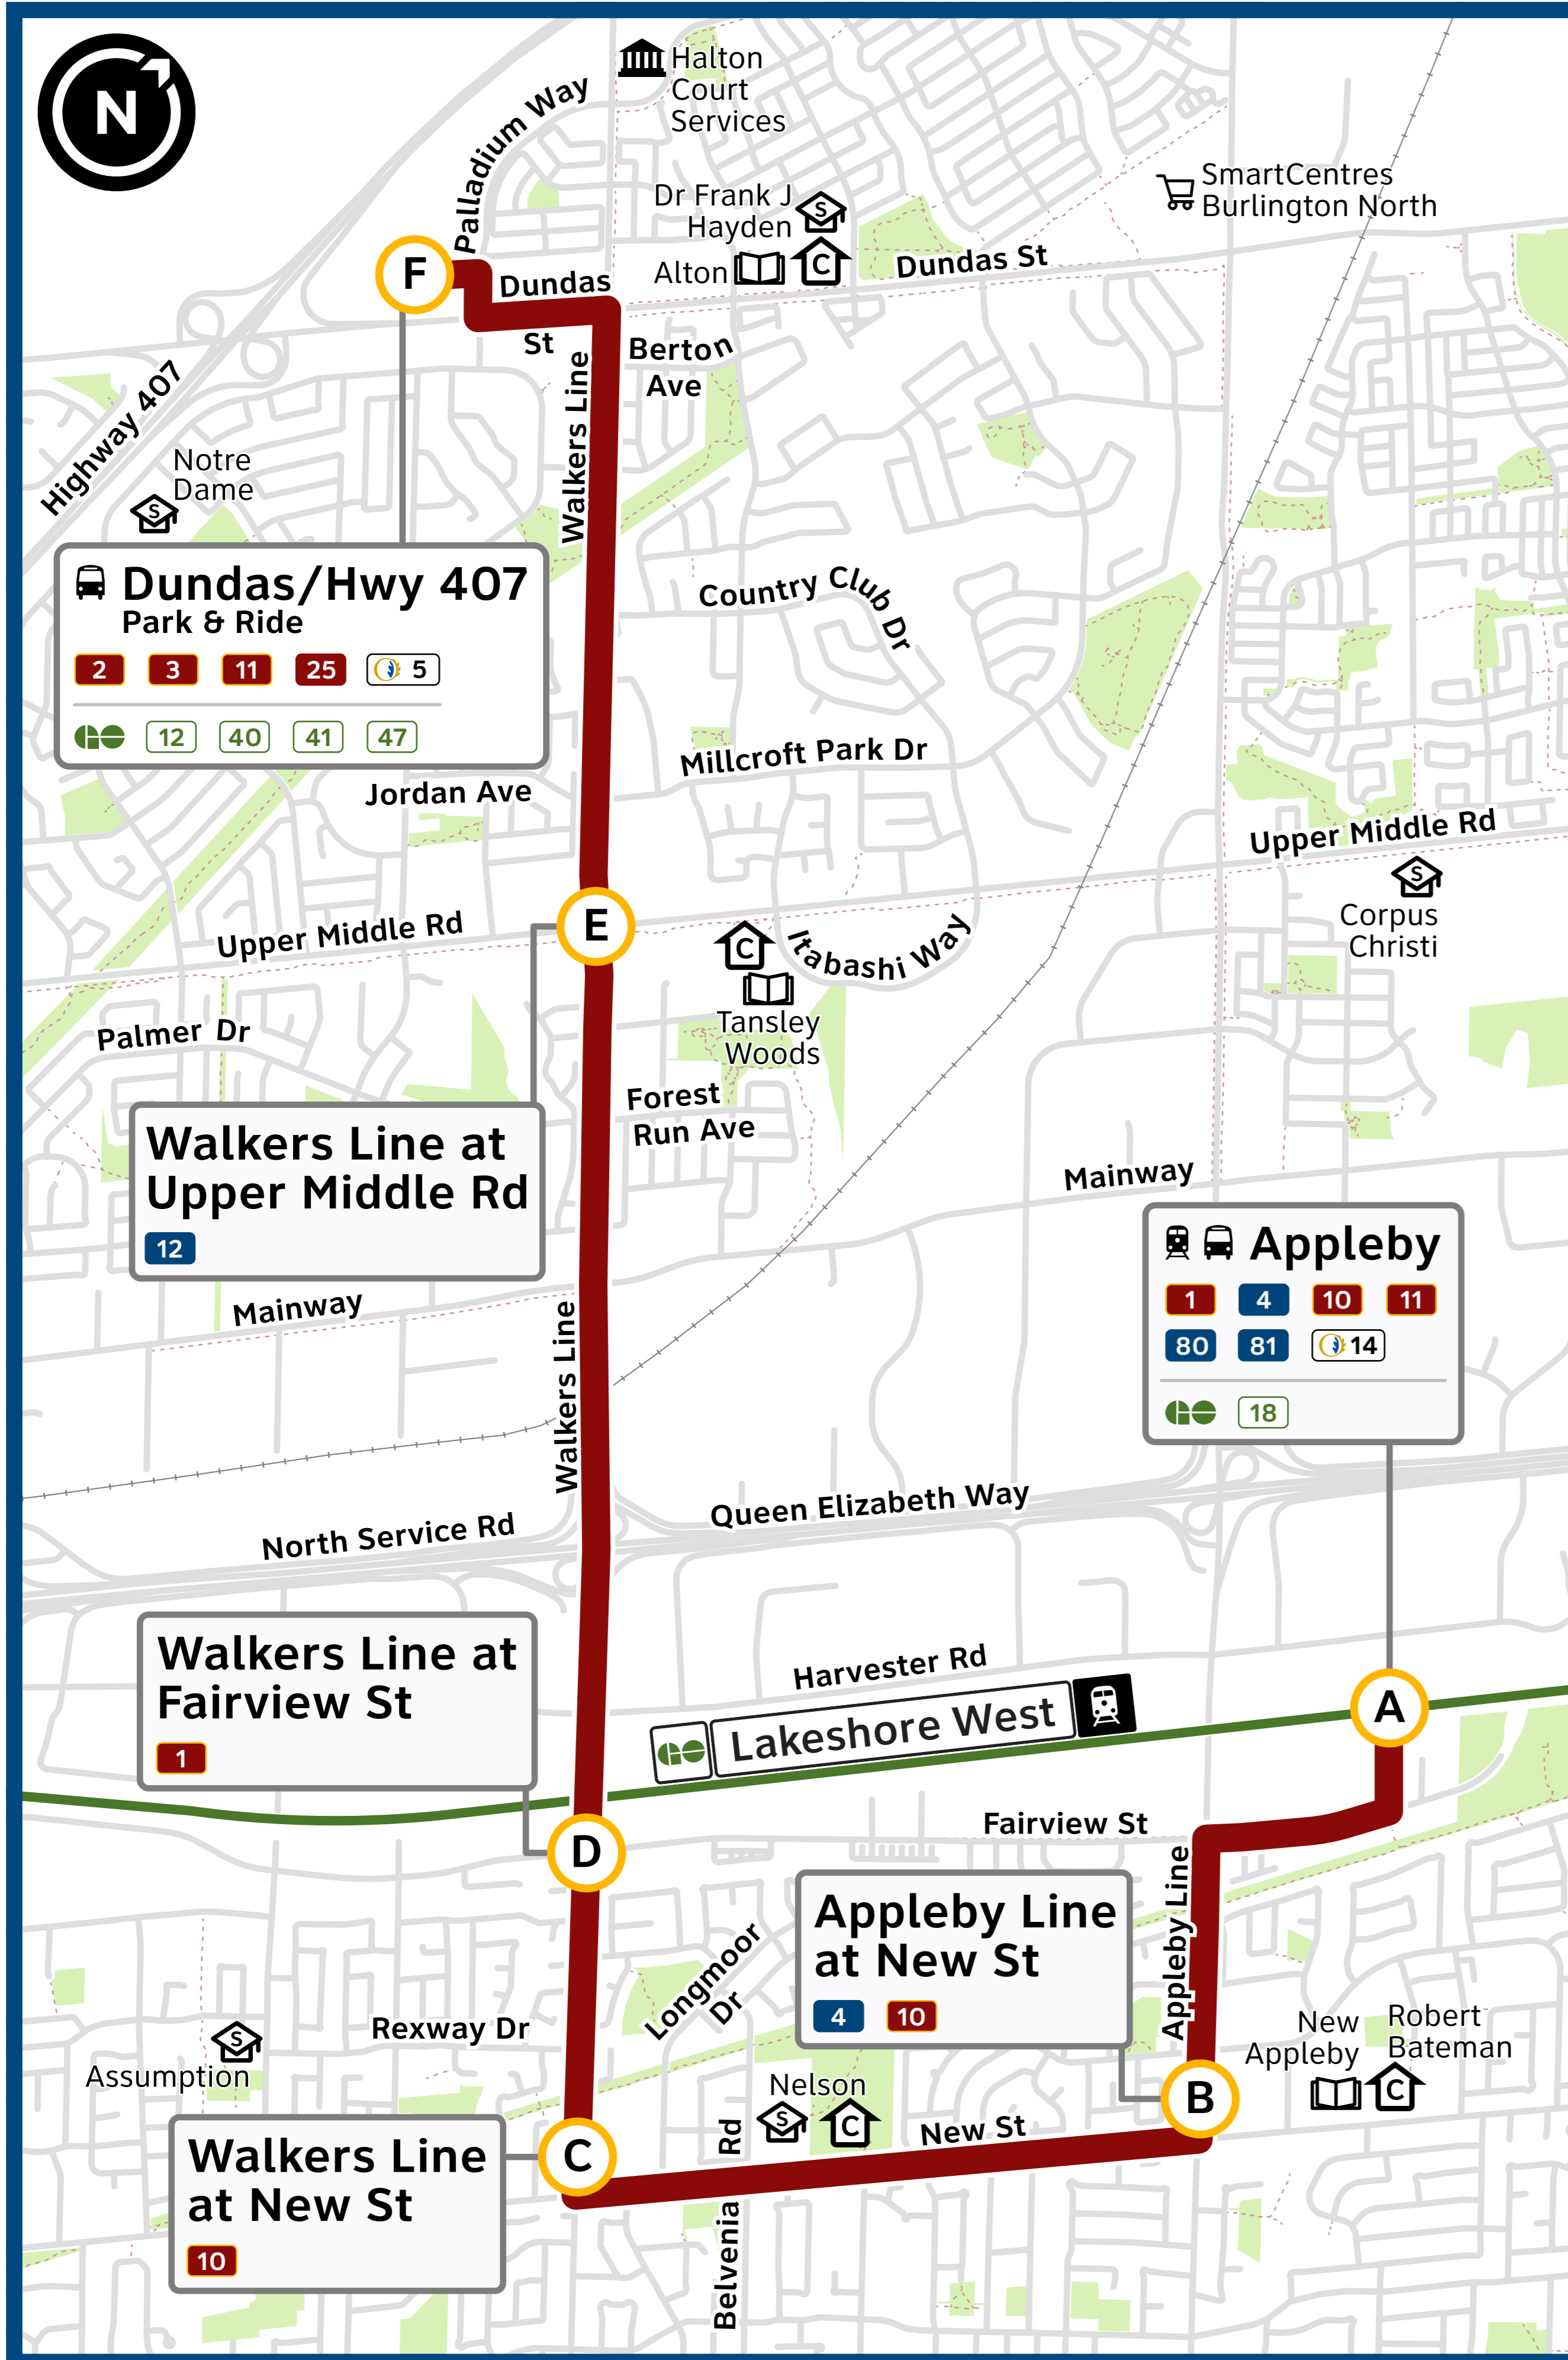

L Frequent Service
 This route operates every 15 minutes or better peak and 30 minutes or better off-peak

25 Walkers

Destination signs:
25N to Dundas/Hwy 407 P+R
25S to Appleby GO

burlingtontransit.ca

Effective
28 June 2026

Legend

- Timing point bus stop
- Secondary school
- Community centre
- Burlington Public Library
- Shopping centre
- Government

Regional Connections

- Oakville Transit**
oakvilletransit.ca
- GO Transit bus**
gotransit.com
- GO Transit train**
gotransit.com

Plan Your Trip

Plan your trip, track bus locations, and see live departure times using real-time technology.

MyRide

Visit myride.burlingtontransit.ca or text your stop ID and route number to **289-812-8202**