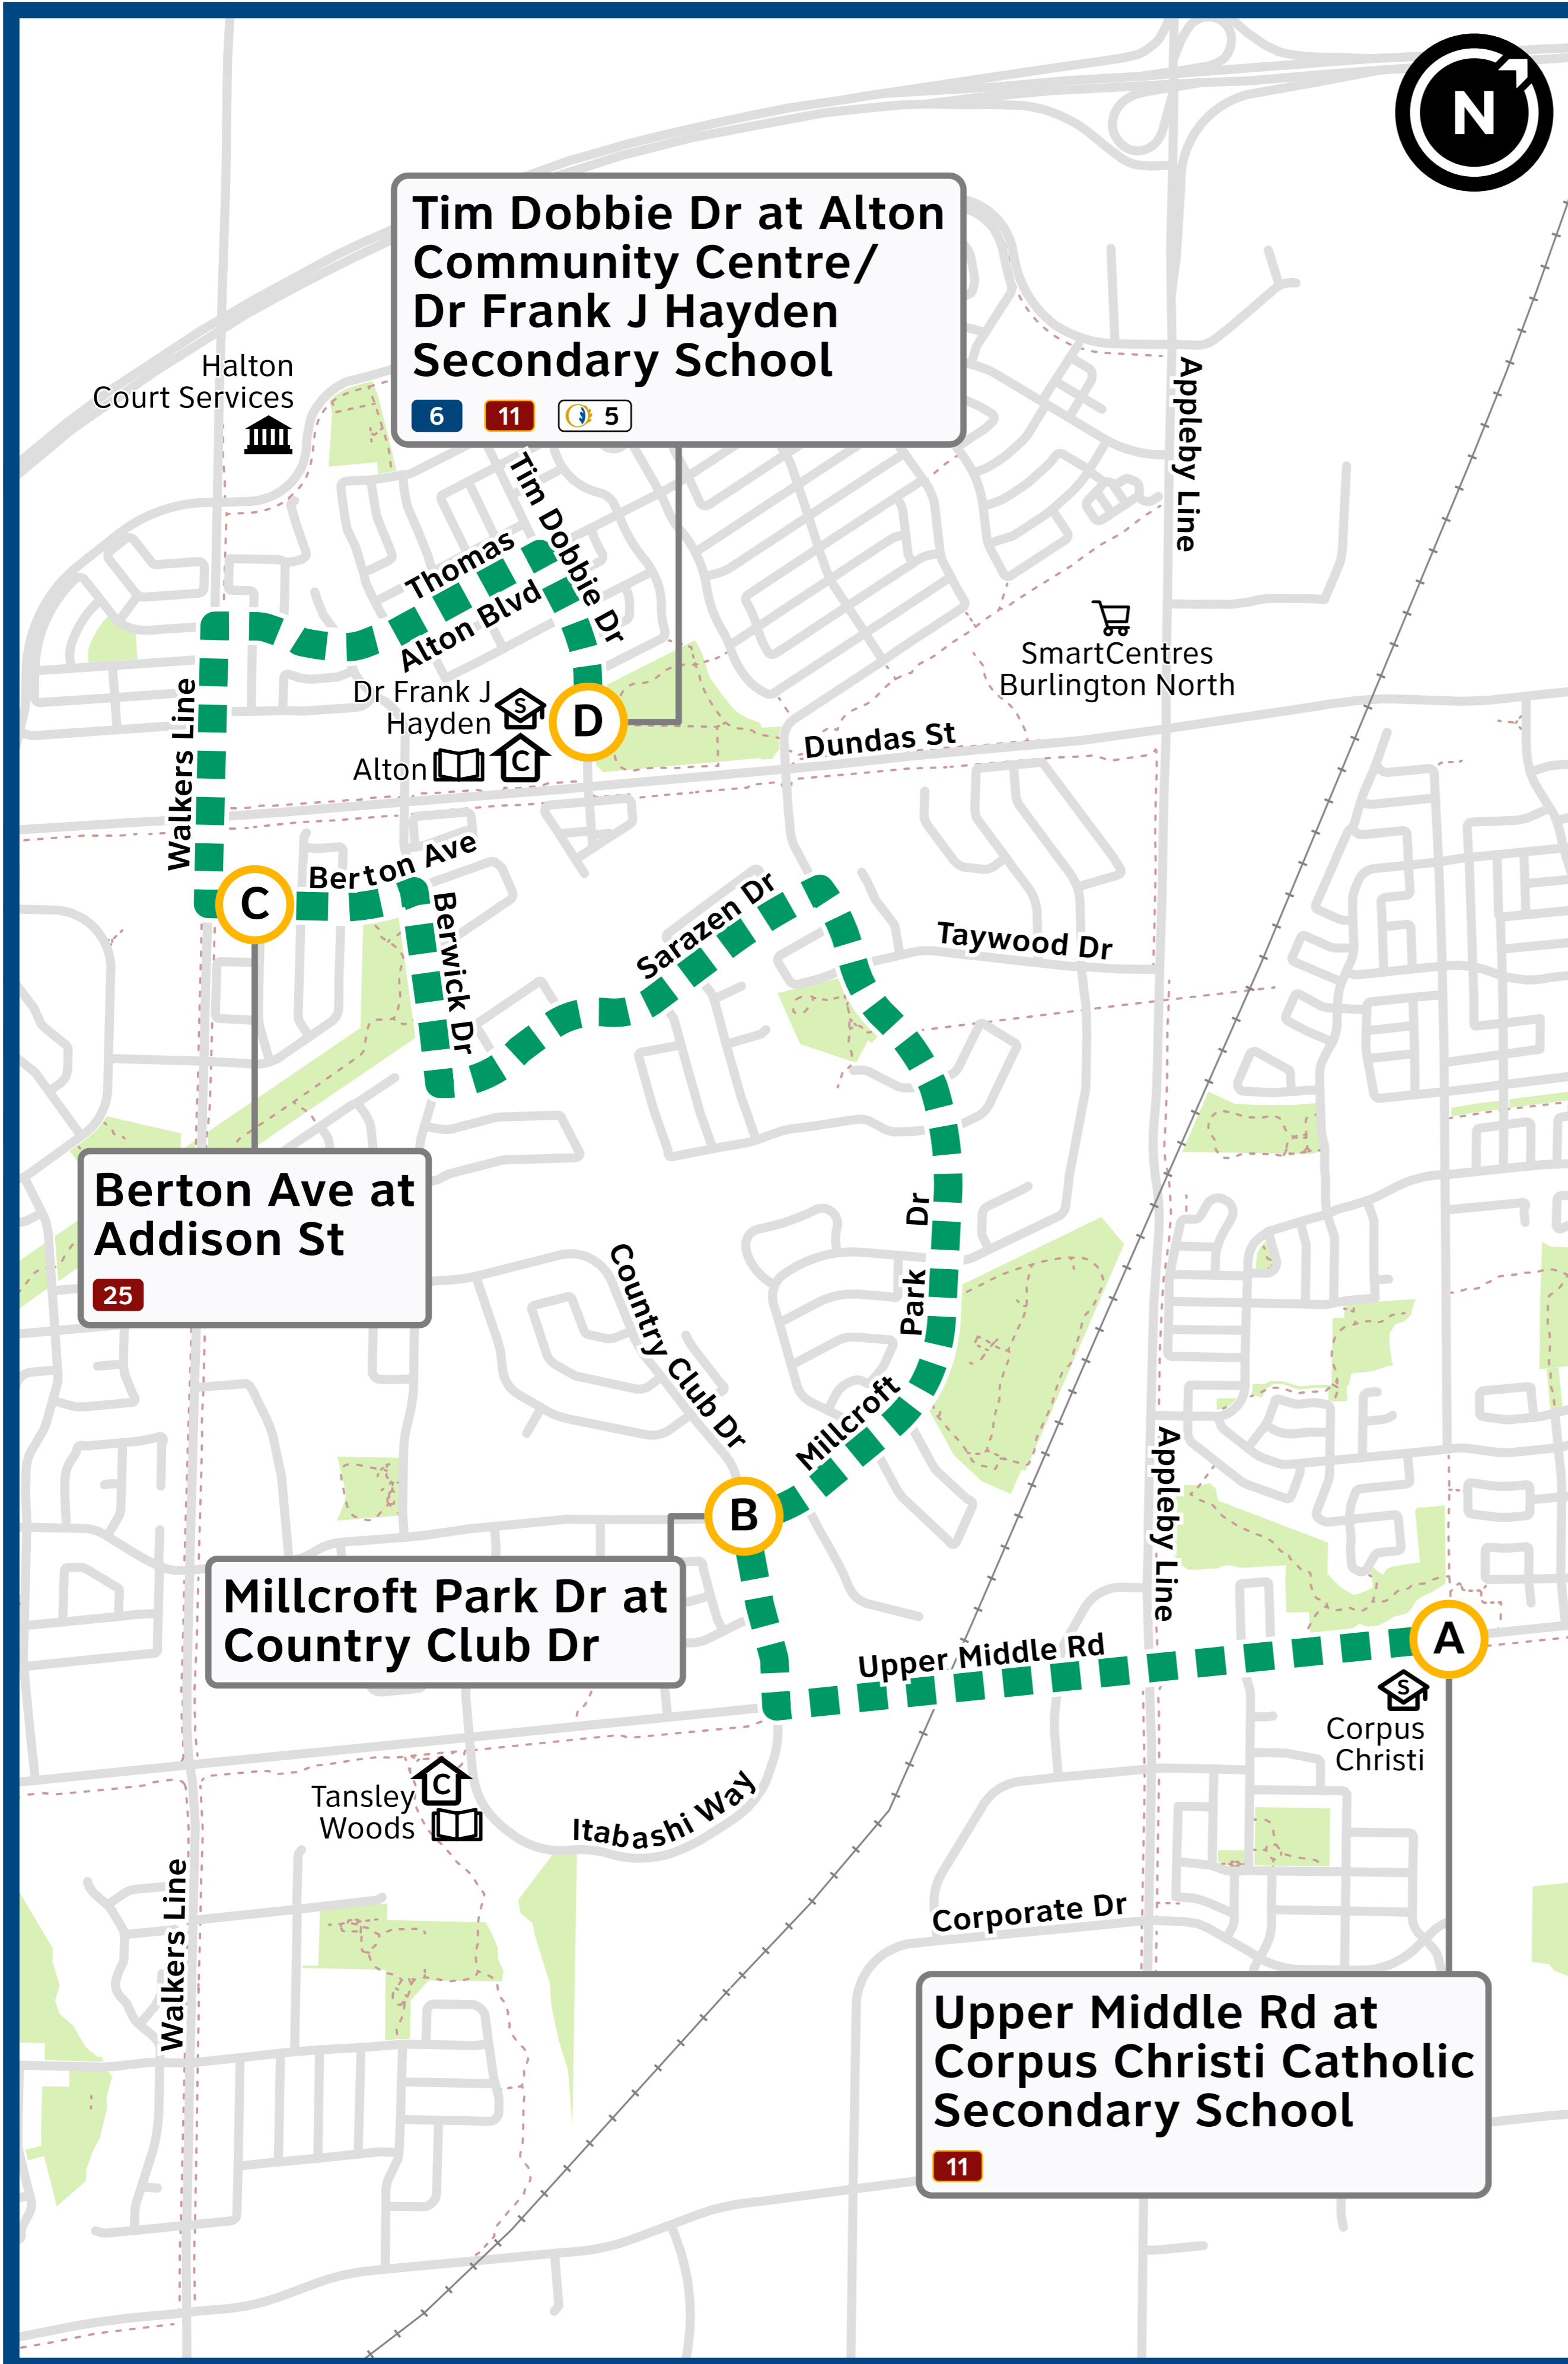


 **Select periods only**
This route operates during select periods only from September to June

48 Millcroft

Destination signs:
48N to Alton CC/Hayden SS
48S to Corpus Christi CSS

 burlingtontransit.ca

Effective
28 June 2026

Legend

-  Timing point bus stop
-  Secondary school
-  Community centre
-  Burlington Public Library
-  Shopping centre
-  Government

Regional Connections

 # **Oakville Transit**
oakvilletransit.ca

Plan Your Trip

 Plan your trip, track bus locations, and see live departure times using real-time technology.

MyRide

Visit myride.burlingtontransit.ca or text your stop ID and route number to **289-812-8202**

 905-639-0550

 contactbt@burlington.ca

 @BurlONTransit

Customer Service Centre

 Burlington GO Station
2101 Fairview St