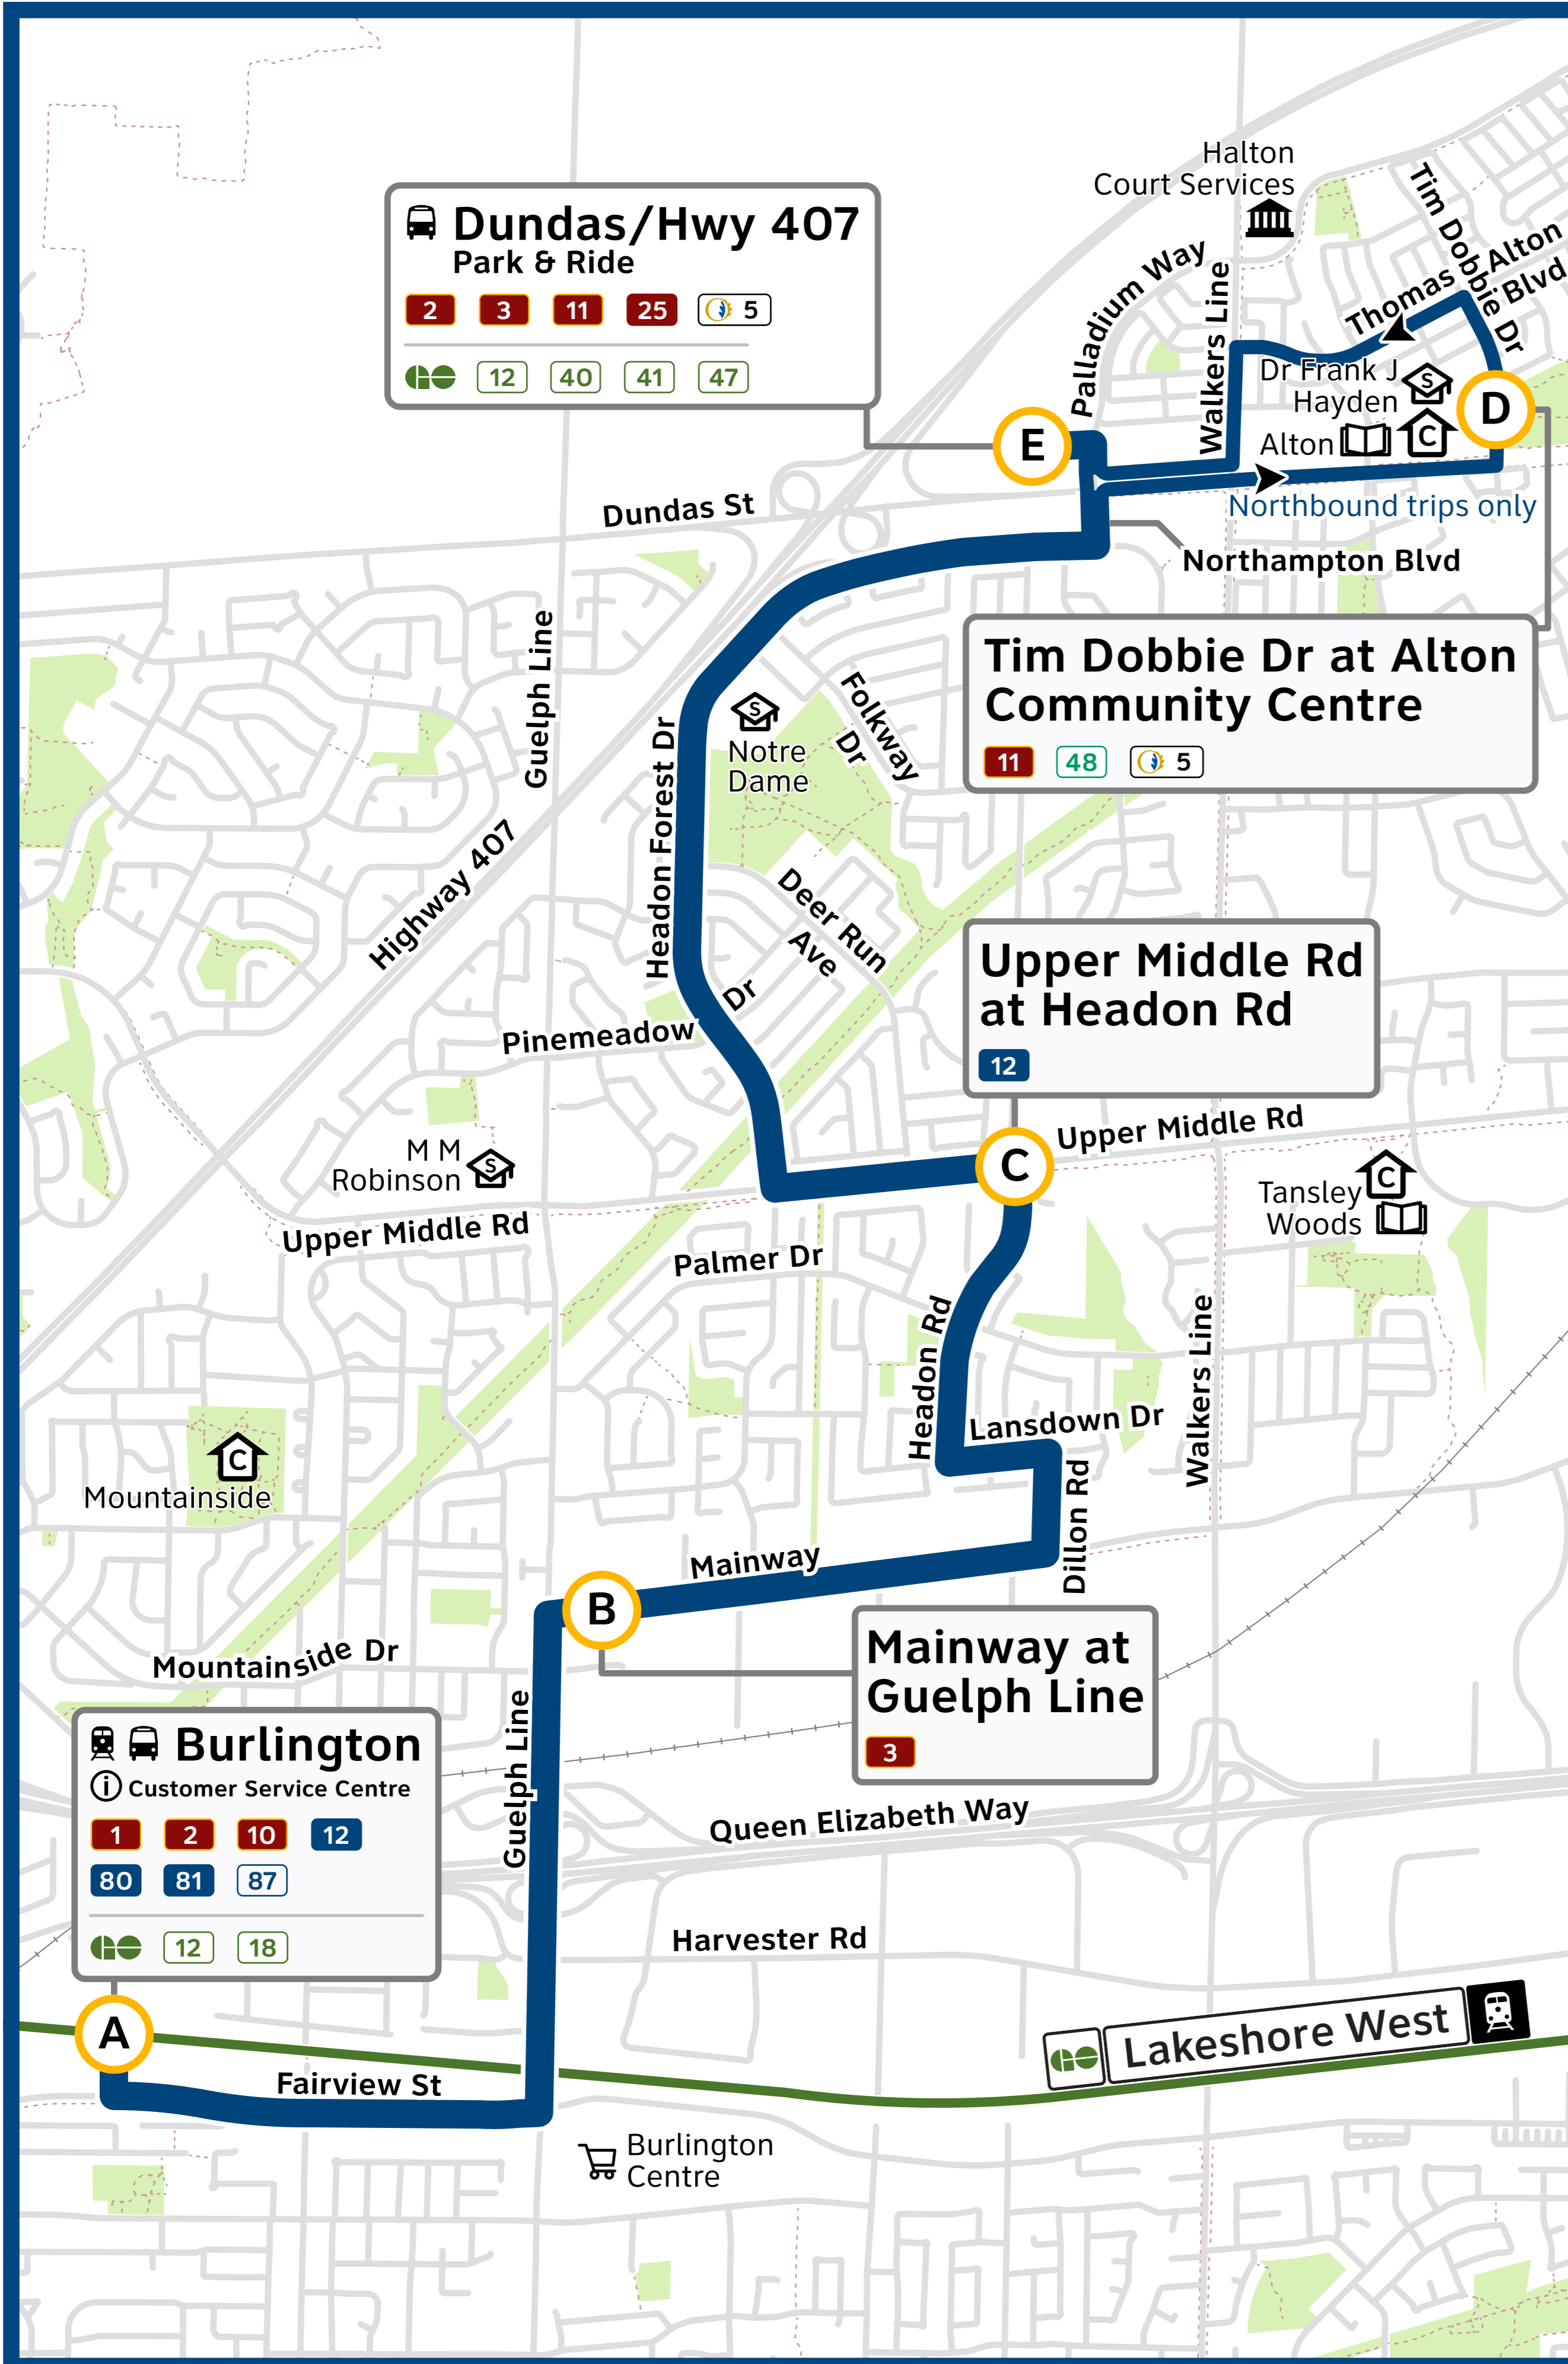

6

Headon

Destination signs:

6N to Dundas/Hwy 407 P+R via Alton Community Centre

6S to Burlington GO

burlingtontransit.ca

Effective
28 June 2026

Legend

- Timing point bus stop
- Secondary school
- Community centre
- Burlington Public Library
- Shopping centre
- Hospital
- Government

Regional Connections

- Oakville Transit**
oakvilletransit.ca
- GO Transit bus**
gotransit.com
- GO Transit train**
gotransit.com

Plan Your Trip

Plan your trip, track bus locations, and see live departure times using real-time technology.

MyRide

Visit myride.burlingtontransit.ca or text your stop ID and route number to **289-812-8202**

Apps

Google Maps

Apple Maps

transit

Download on the App Store

GET IT ON Google Play

Customer Service

Contact Us