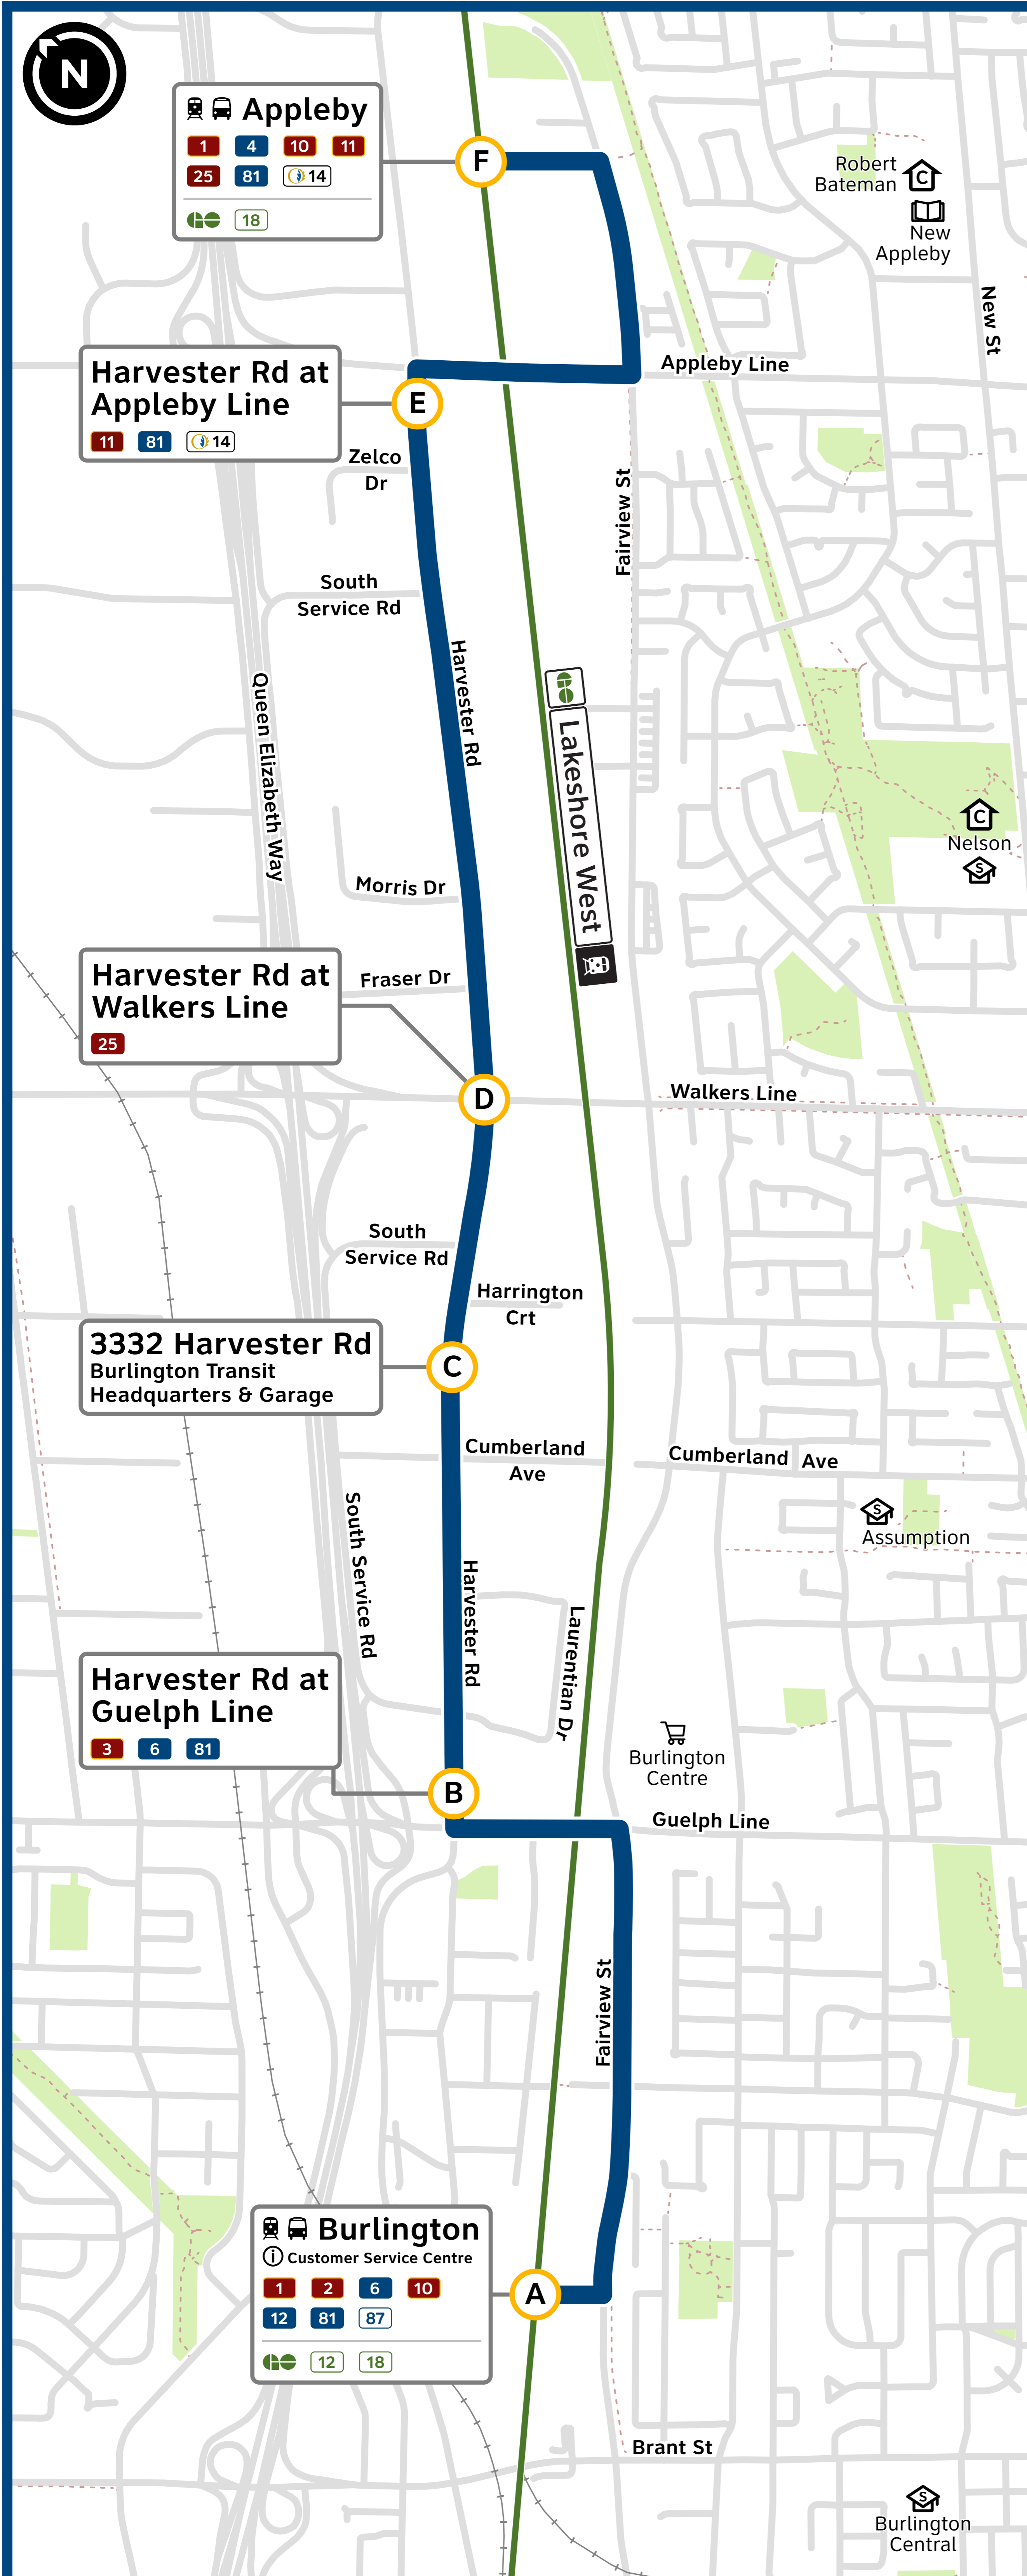

80 Harvester

Destination signs:
80E to Appleby GO
80W to Burlington GO

Effective
28 June 2026

Legend

- A** Timing point bus stop
- Secondary school
- Community centre
- Burlington Public Library
- Shopping centre

Regional Connections

- Oakville Transit**
oakvilletransit.ca
- GO Transit bus**
gotransit.com
- GO Transit train**
gotransit.com

Plan Your Trip

Plan your trip, track bus locations, and see live departure times using real-time technology.

MyRide
 Visit myride.burlingtontransit.ca or text your stop ID and route number to **289-812-8202**

Apps

Google Maps transit+
 Apple Maps Download on the App Store GET IT ON Google Play

Customer Service

Contact Us