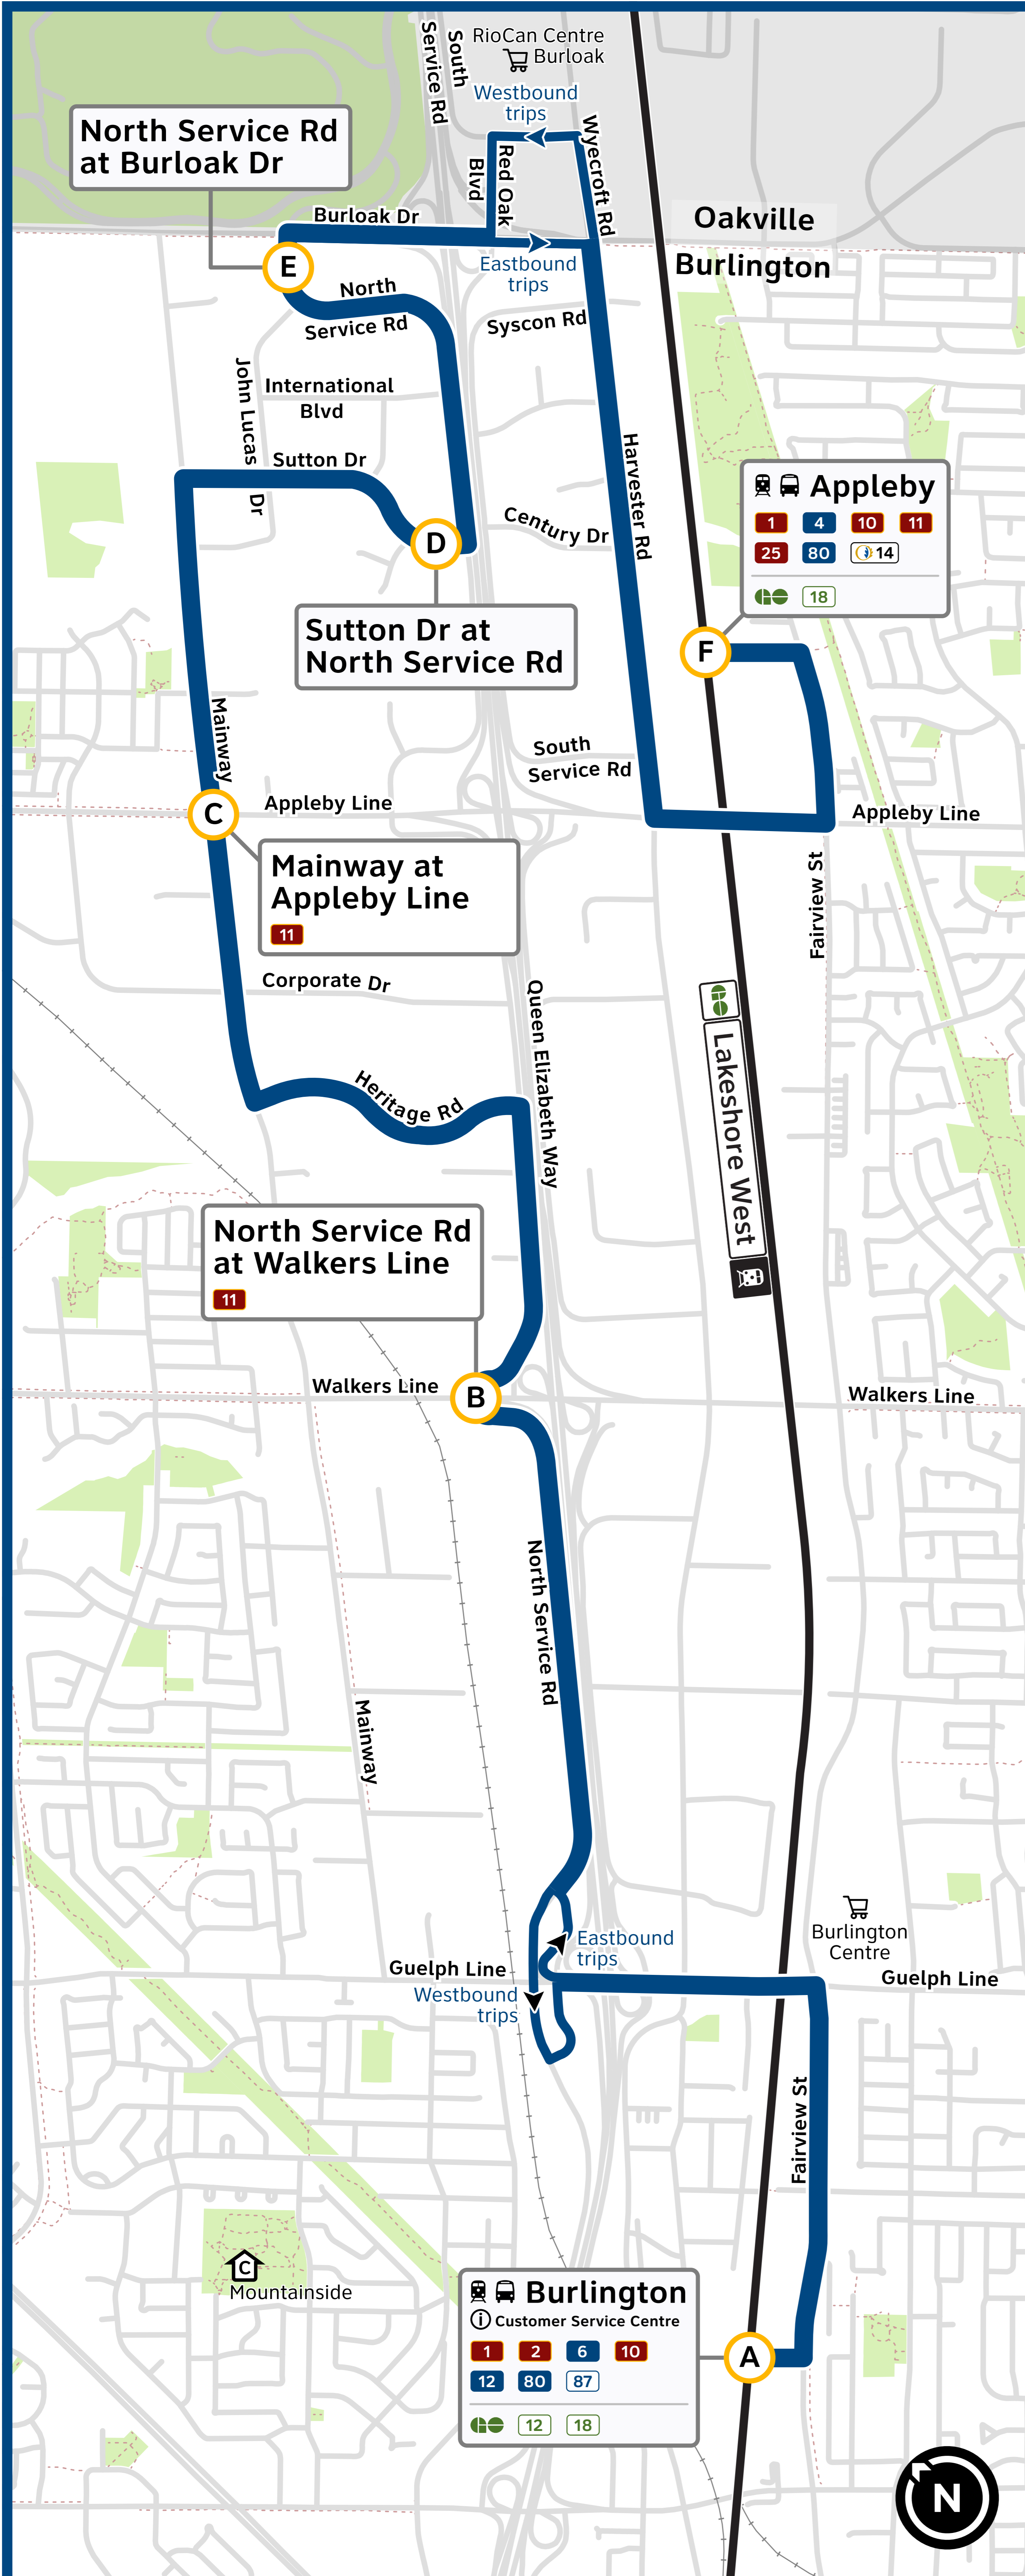

81 North Service

Destination signs:
81E to Appleby GO
81W to Burlington GO

**Effective
28 June 2026**

Legend

-  Timing point bus stop
-  Community centre
-  Shopping centre

Regional Connections

-  **Oakville Transit**
oakvilletransit.ca
-  **GO Transit bus**
gotransit.com
-  **GO Transit train**
gotransit.com

Plan Your Trip

 Plan your trip, track bus locations, and see live departure times using real-time technology.

MyRide

Visit myride.burlingtontransit.ca or text your stop ID and route number to **289-812-8202**

-  Burlington GO Station
2101 Fairview St