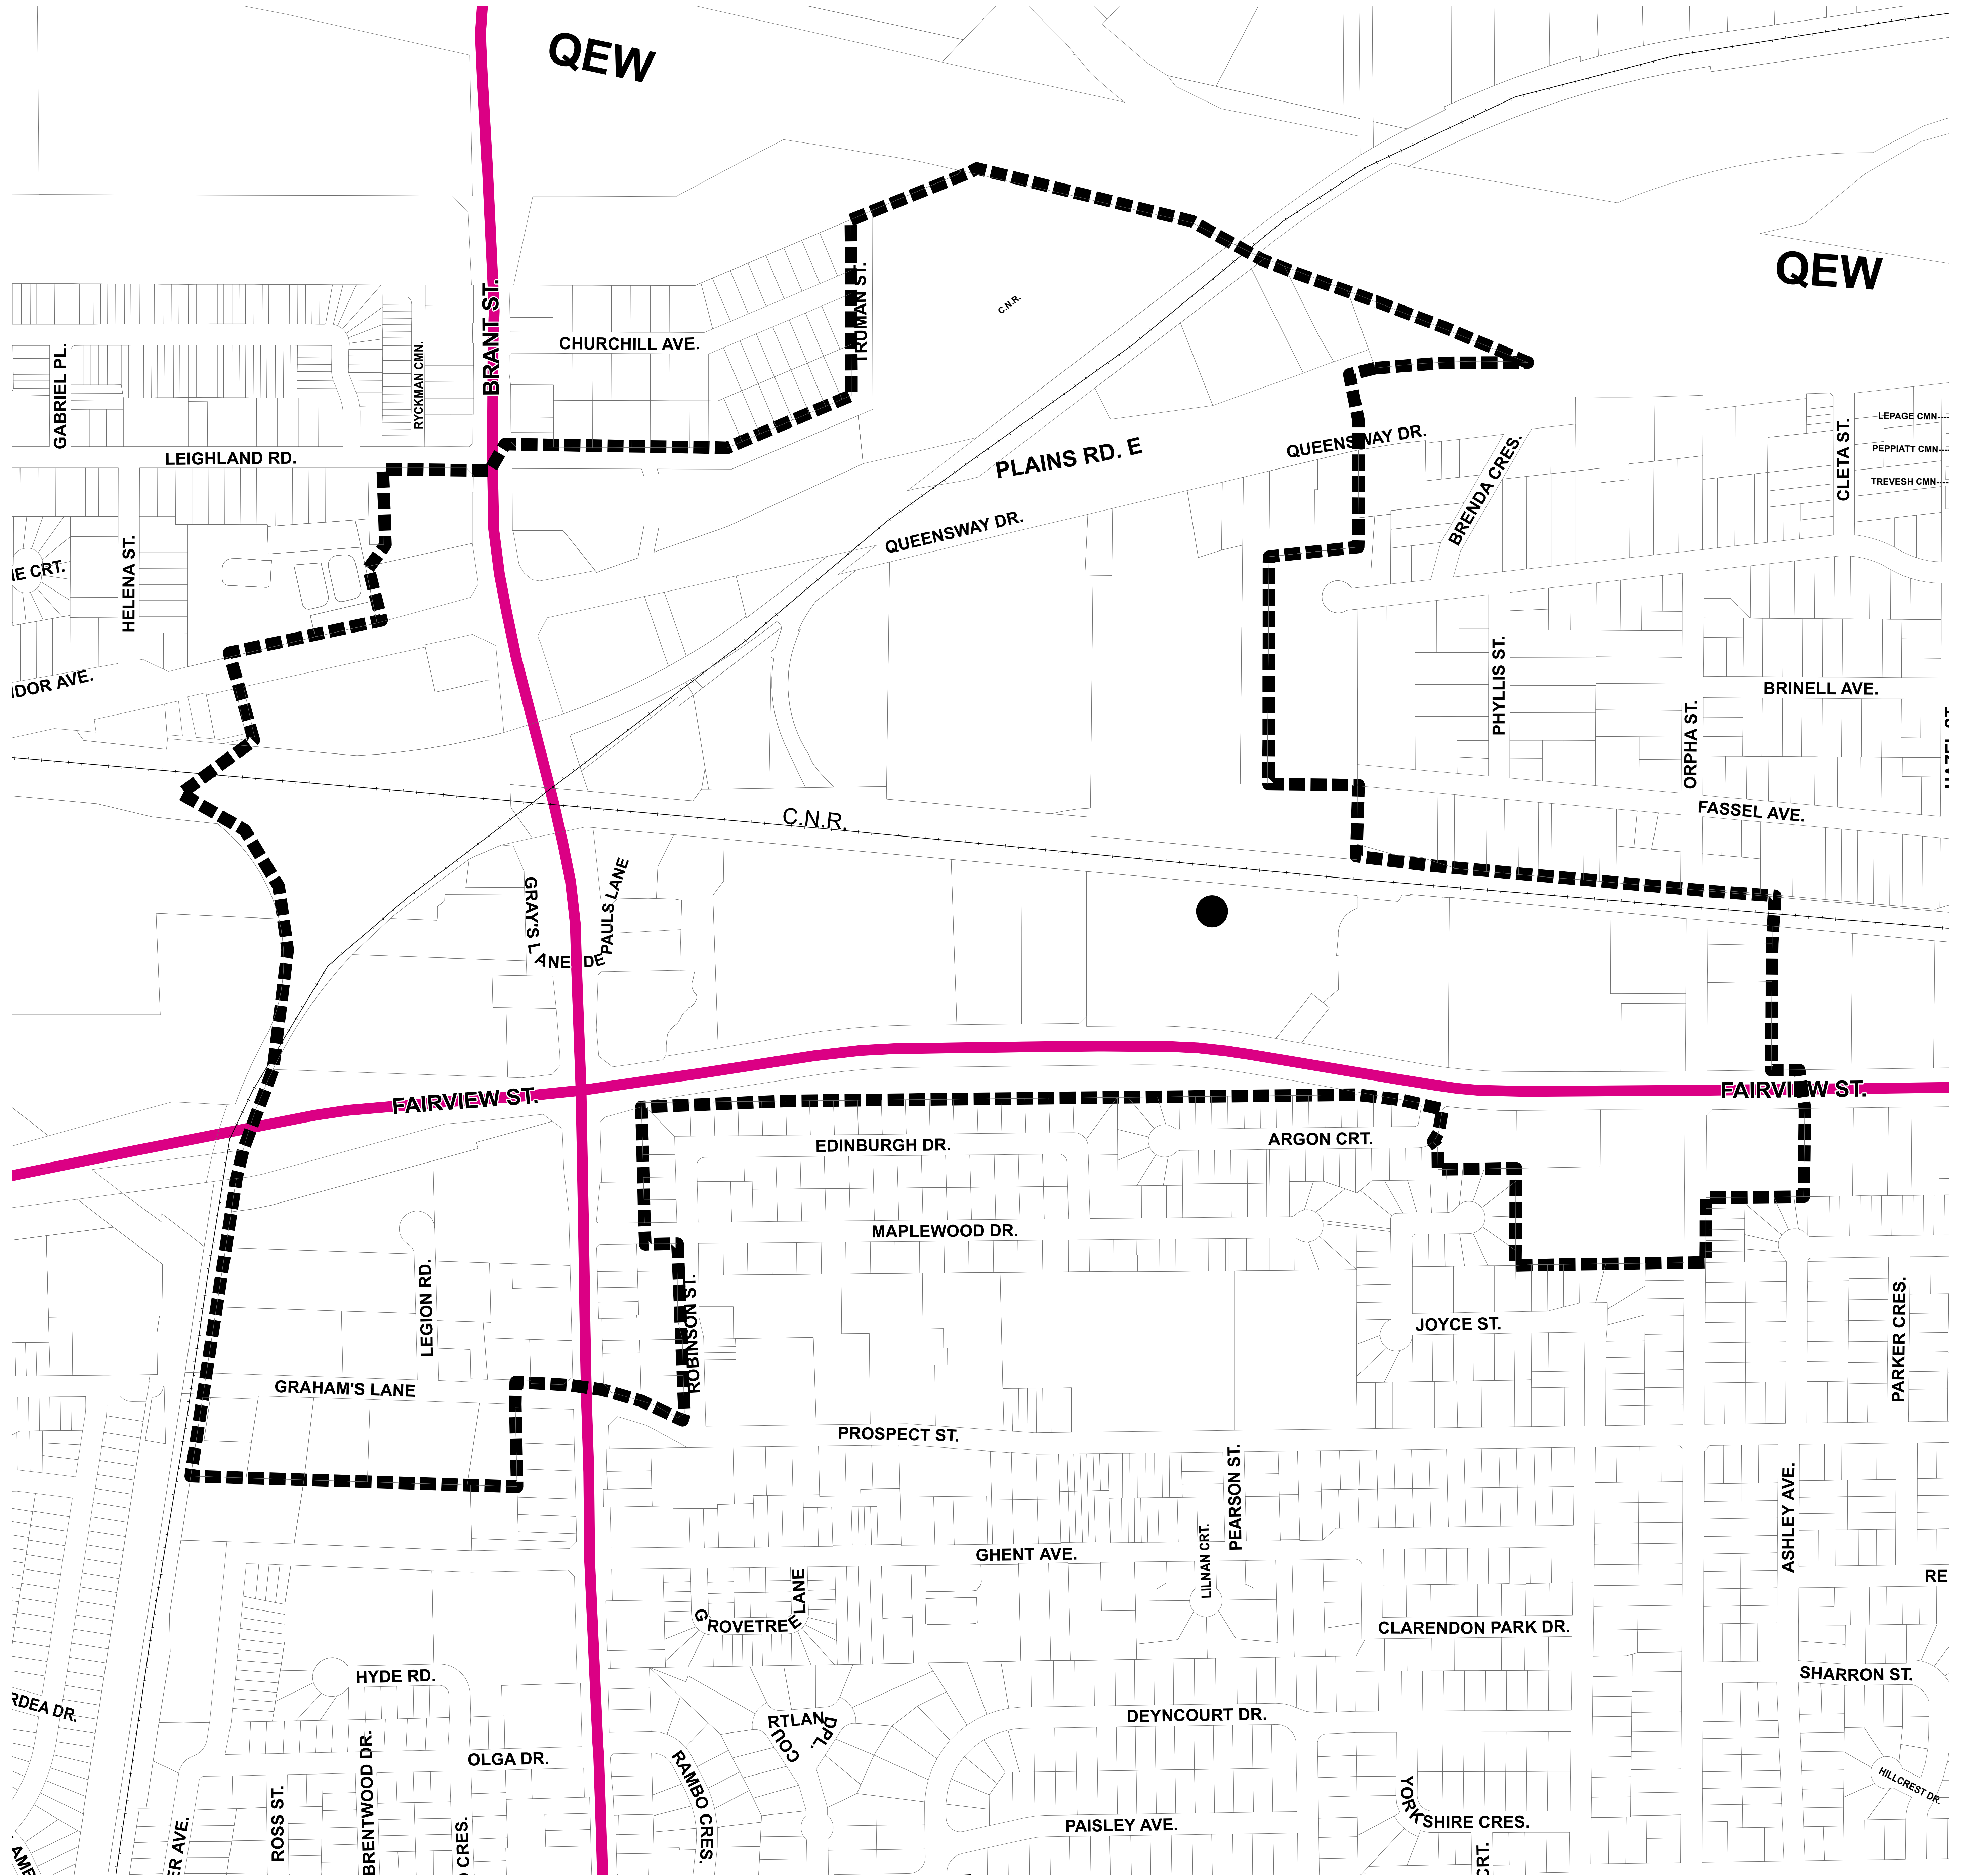

Burlington Mobility Hub Study Area

City of Burlington

Legend

-  Mobility Hub
-  Mobility Hub Primary Connector
-  Railway
-  Major Transit Station